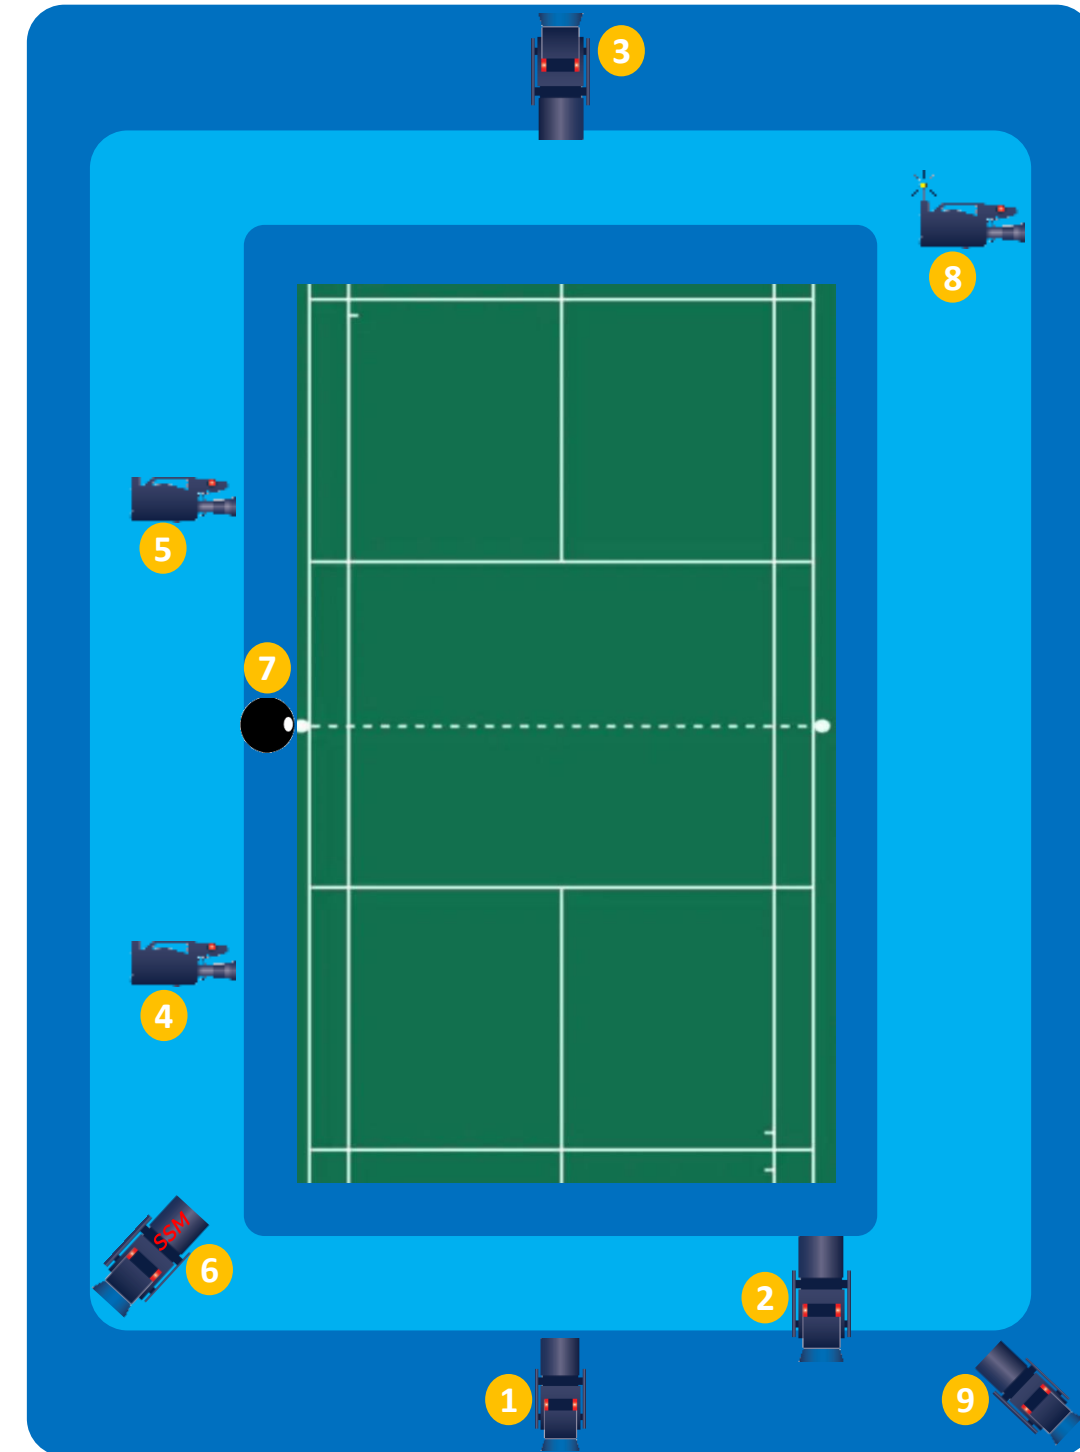

BADMINTON

KRAKÓW MAŁOPOLSKA
EG2023
 3rd EUROPEAN GAMES

CAM	DESCRIPTION	LENS
1	Main	20x
2	Closeup	100x
3	Opposite Closeup	42x
4	Player Lower Court	20x
5	Player Upper Court	20x
6	Closeup SSM	100x
7	Minicam SSM	Fisheye
8	Handheld RF	11x
9	Beautyshot	Wideangle

BMX FREESTYLE

CAM	DESCRIPTION	LENS
1	Main	22x
2	Closeup	100x
3	Closeup SSM	100x
4	Handheld RF 1	11x
5	Handheld	11x
6	JimmyJib	11x
7	Closeup SSM	100x
8	Minicam 1	Fisheye
9	Minicam 2	Fisheye
10	Gimbal RF	Wideangle
11	Handheld Interviews	11x