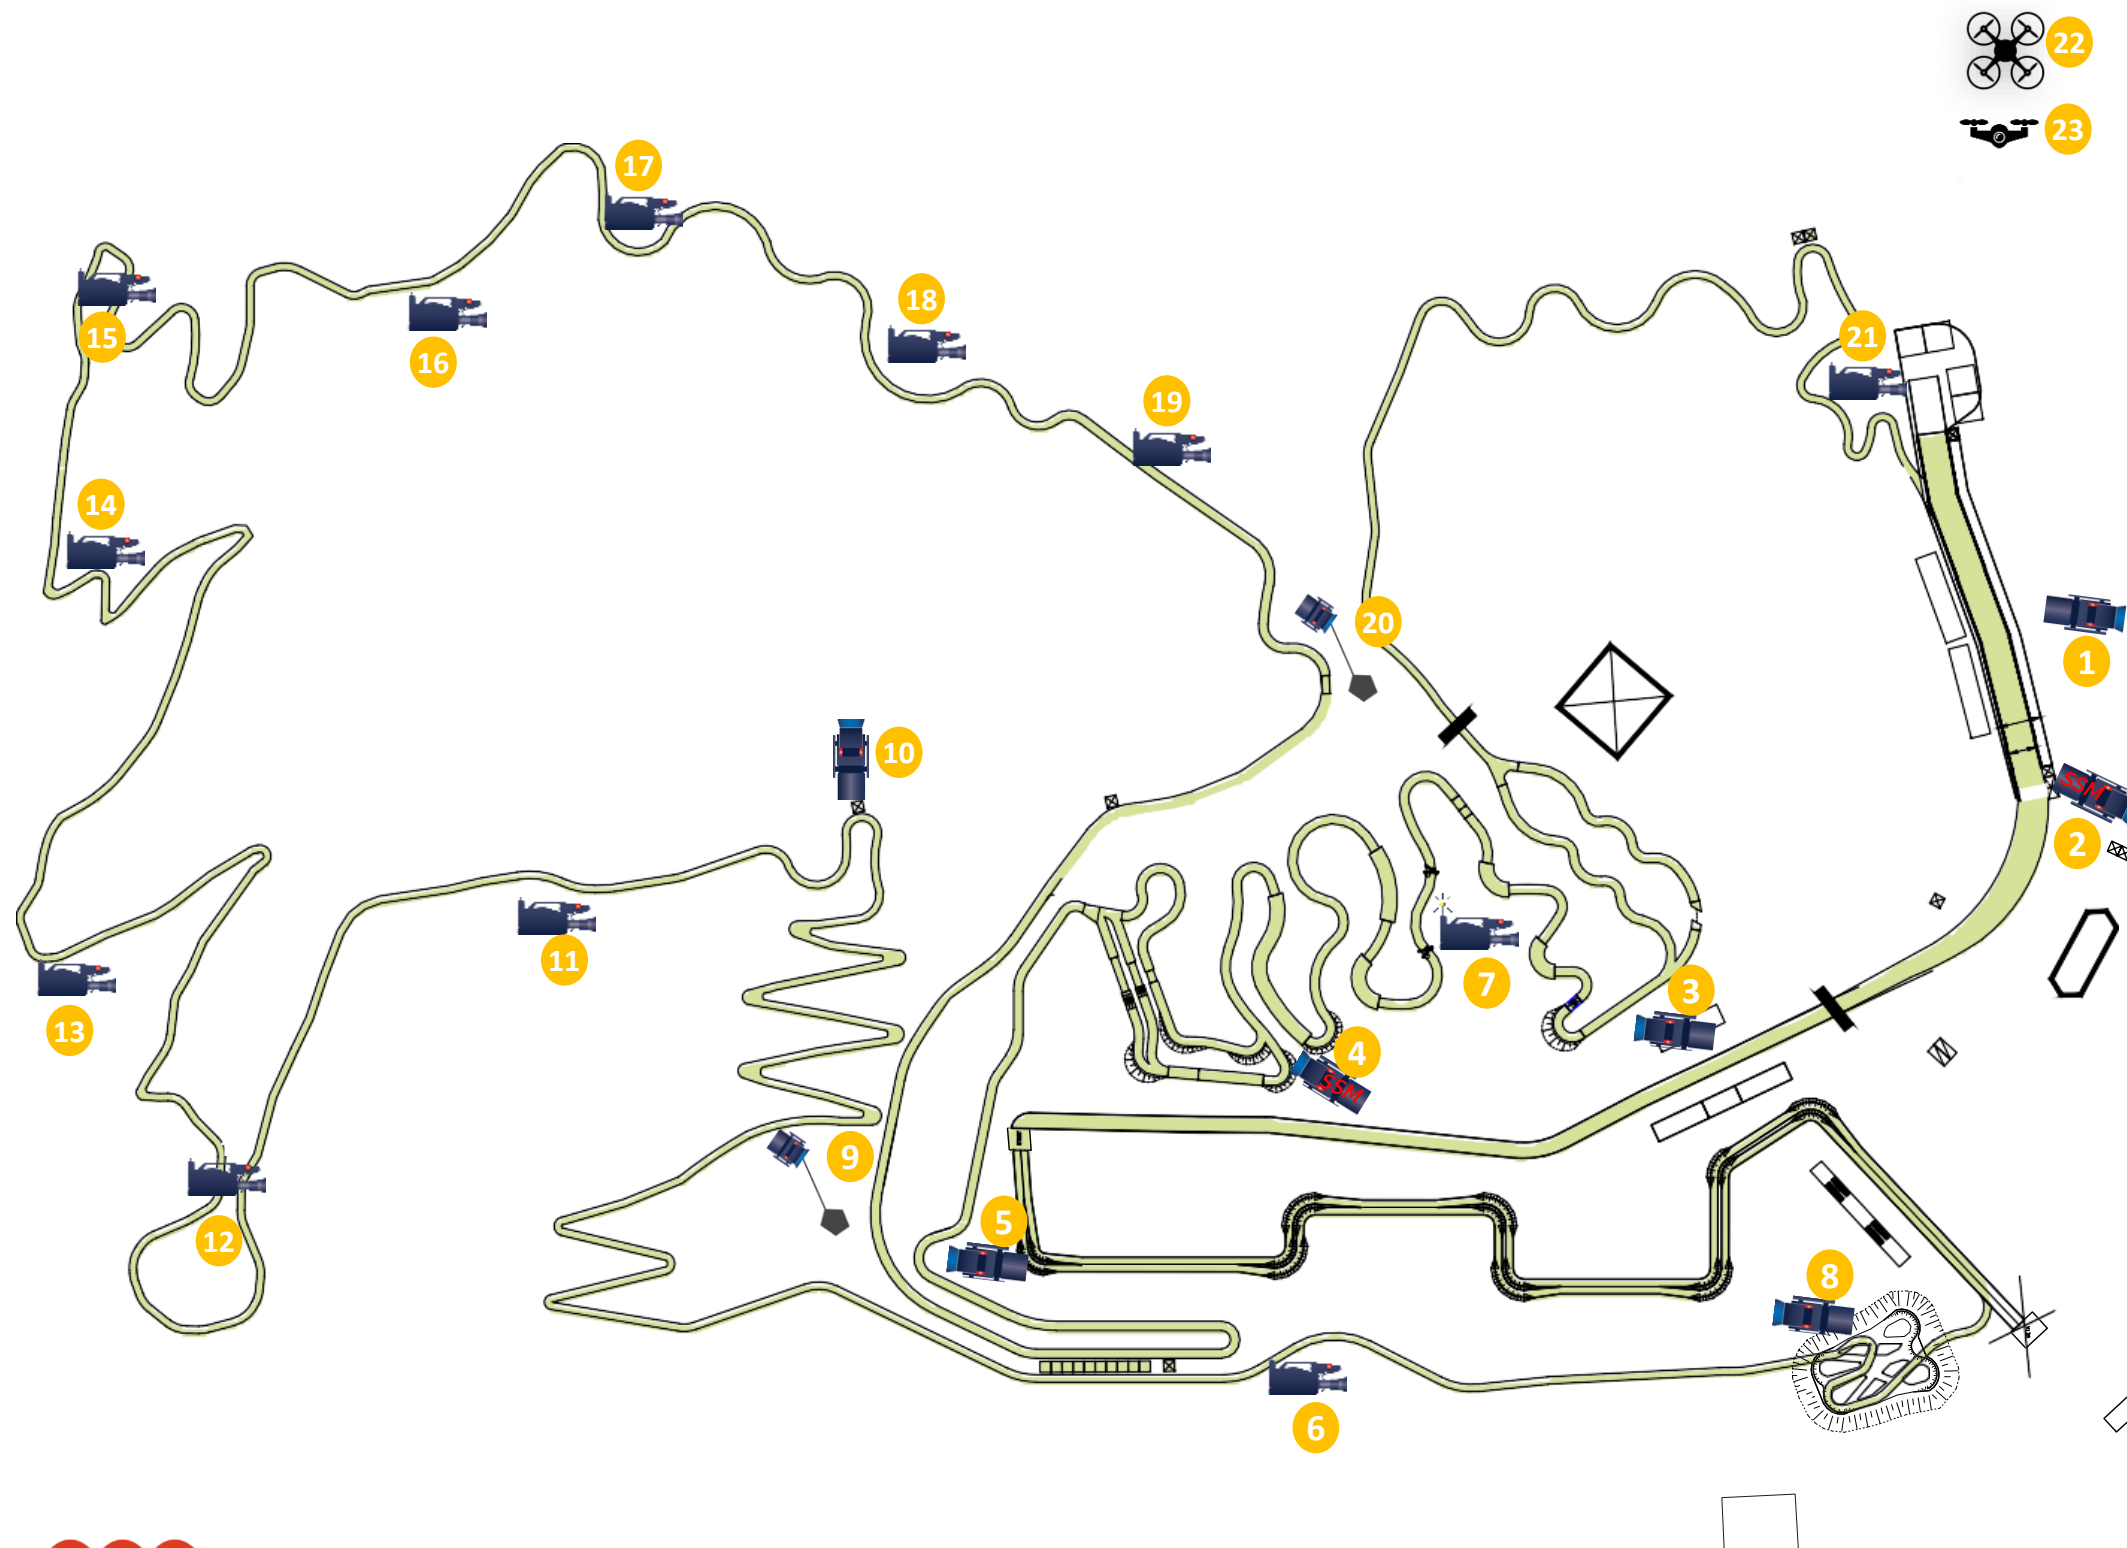

MOUNTAIN BIKE

CAM	DESCRIPTION	LENS
1	Start/Arrival	22x
2	Closeup 1 SSM	100x
3	Track 1	22x
4	Track 2 SSM	22x
5	Track 3	42x
6	Ceremonies	22x
7	Handheld RF	22x
8	Interviews	20x
9	Jimmy Jib 1	11x
10	Track 4 (12m Platform)	100x
11	Track 4	20x
12	Track 5	11x
13	Track 6	11x
14	Track 7	11x
15	Track 8	20x
16	Track 9	11x
17	Track 10	11x
18	Track 11	11x
19	Track 12	20x
20	Jimmy Jib 2	11x
21	Interviews	11x
22	Drone	
23	Aerobatic Drone