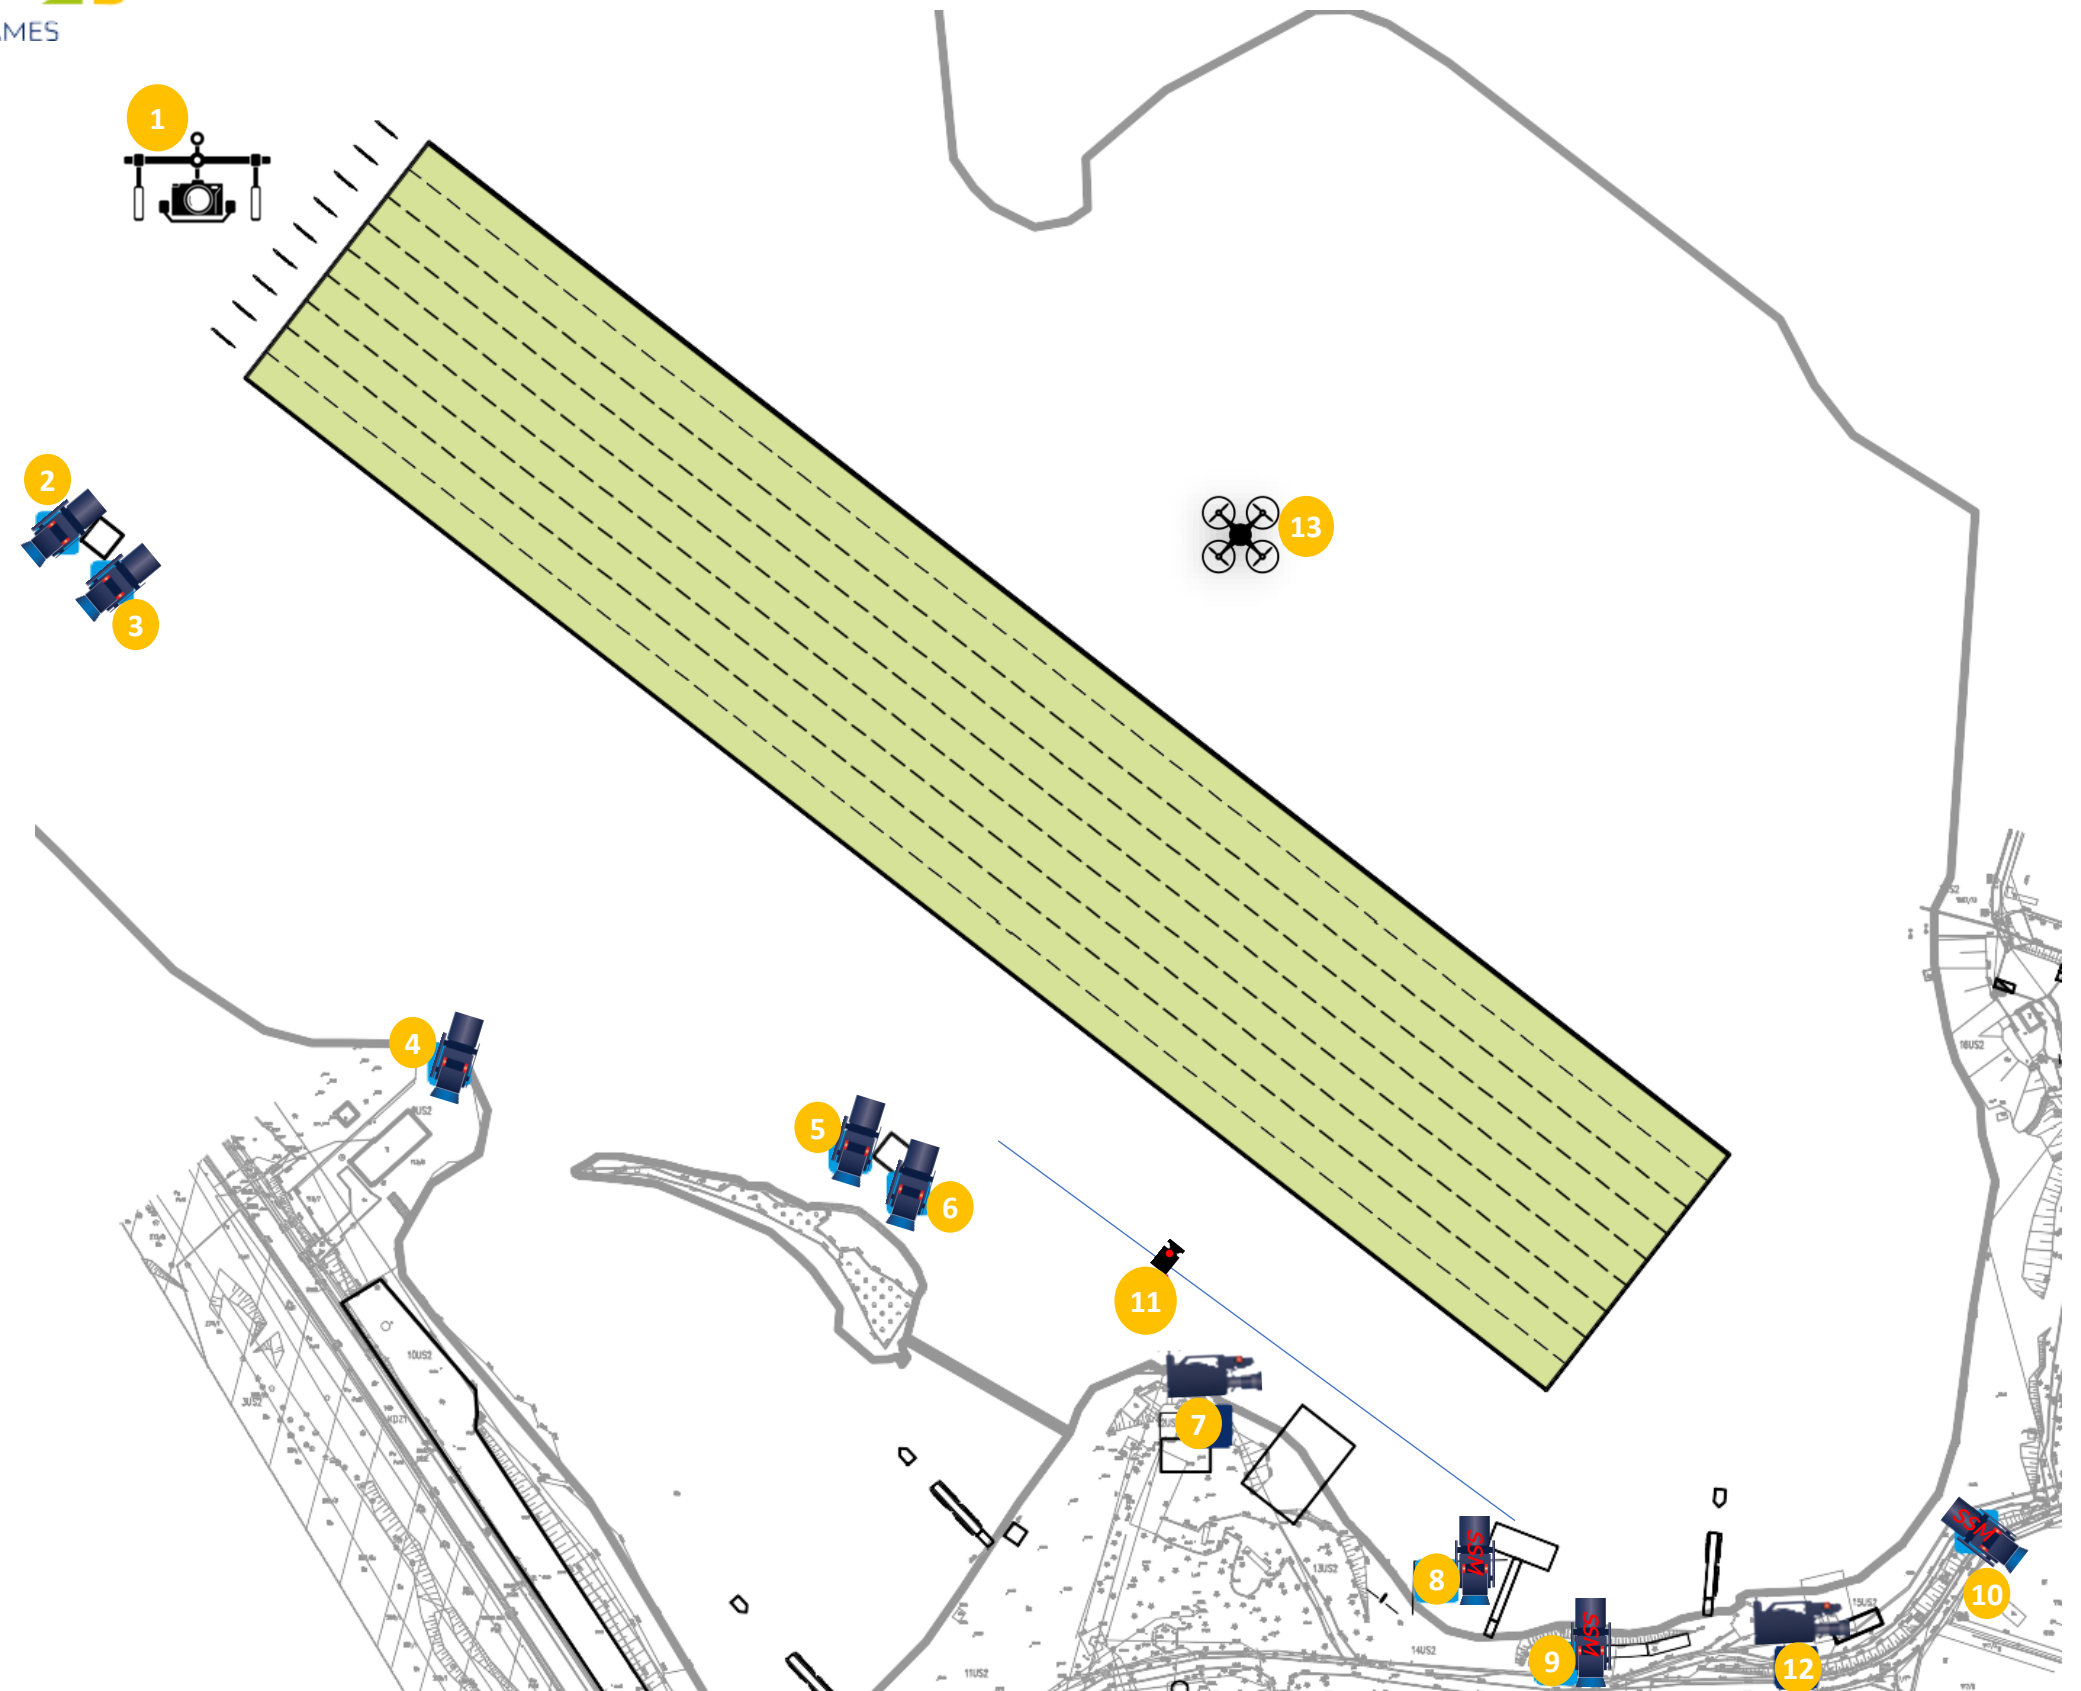

SKI JUMPING

KRAKÓW MAŁOPOLSKA
EG2023
 3rd EUROPEAN GAMES

CAM	DESCRIPTION	LENS
1	Start Gate	11x
2	Inrun	100x
3	Flight SSM	20x
4	Flight (Virtual)	20x
5	Outrun Closeup	100x
6	Handheld exit gate	11x
7	Hillsize	100x
8	Flight SSM 2	100x
9	Jump	11x
10	Jimmy Jib	11x
11	Coaches	40x
12	Interviews	11x
13	Handheld Leader	11x
14	Handheld 2	11x

CANOE SLALOM

KRAKÓW MAŁOPOLSKA
EG2023
 3rd EUROPEAN GAMES

CAM	DESCRIPTION	LENS
1	Start RF	11x
2	Gate A	22x
3	Bridge	42x
4	Jib 9m	Wideangle
5	Gate B SSM	20x
6	Gate C	20x
7	Handheld	20x
8	Minicam SSM	Wideangle
9	Last gate	42x
10	End Run SSM	100x
11	Beautyspot	Wideangle

CANOE SPRINT

CAM	DESCRIPTION	LENS
1	Boat stabilized	20x
2	Tower Virtual gfx 500m	20x
3	Tower 500m	100x
4	Shore praticable	22x
5	Tower Virtual gfx 200m	22x
6	Tower 200m	100x
7	Handheld	20x
8	Finish Line SSM	22x
9	Finish SSM	100x
10	Platform SSM End lake	100x
11	Cablecam 200m	11x
12	Handheld	11x
13	Drone	-