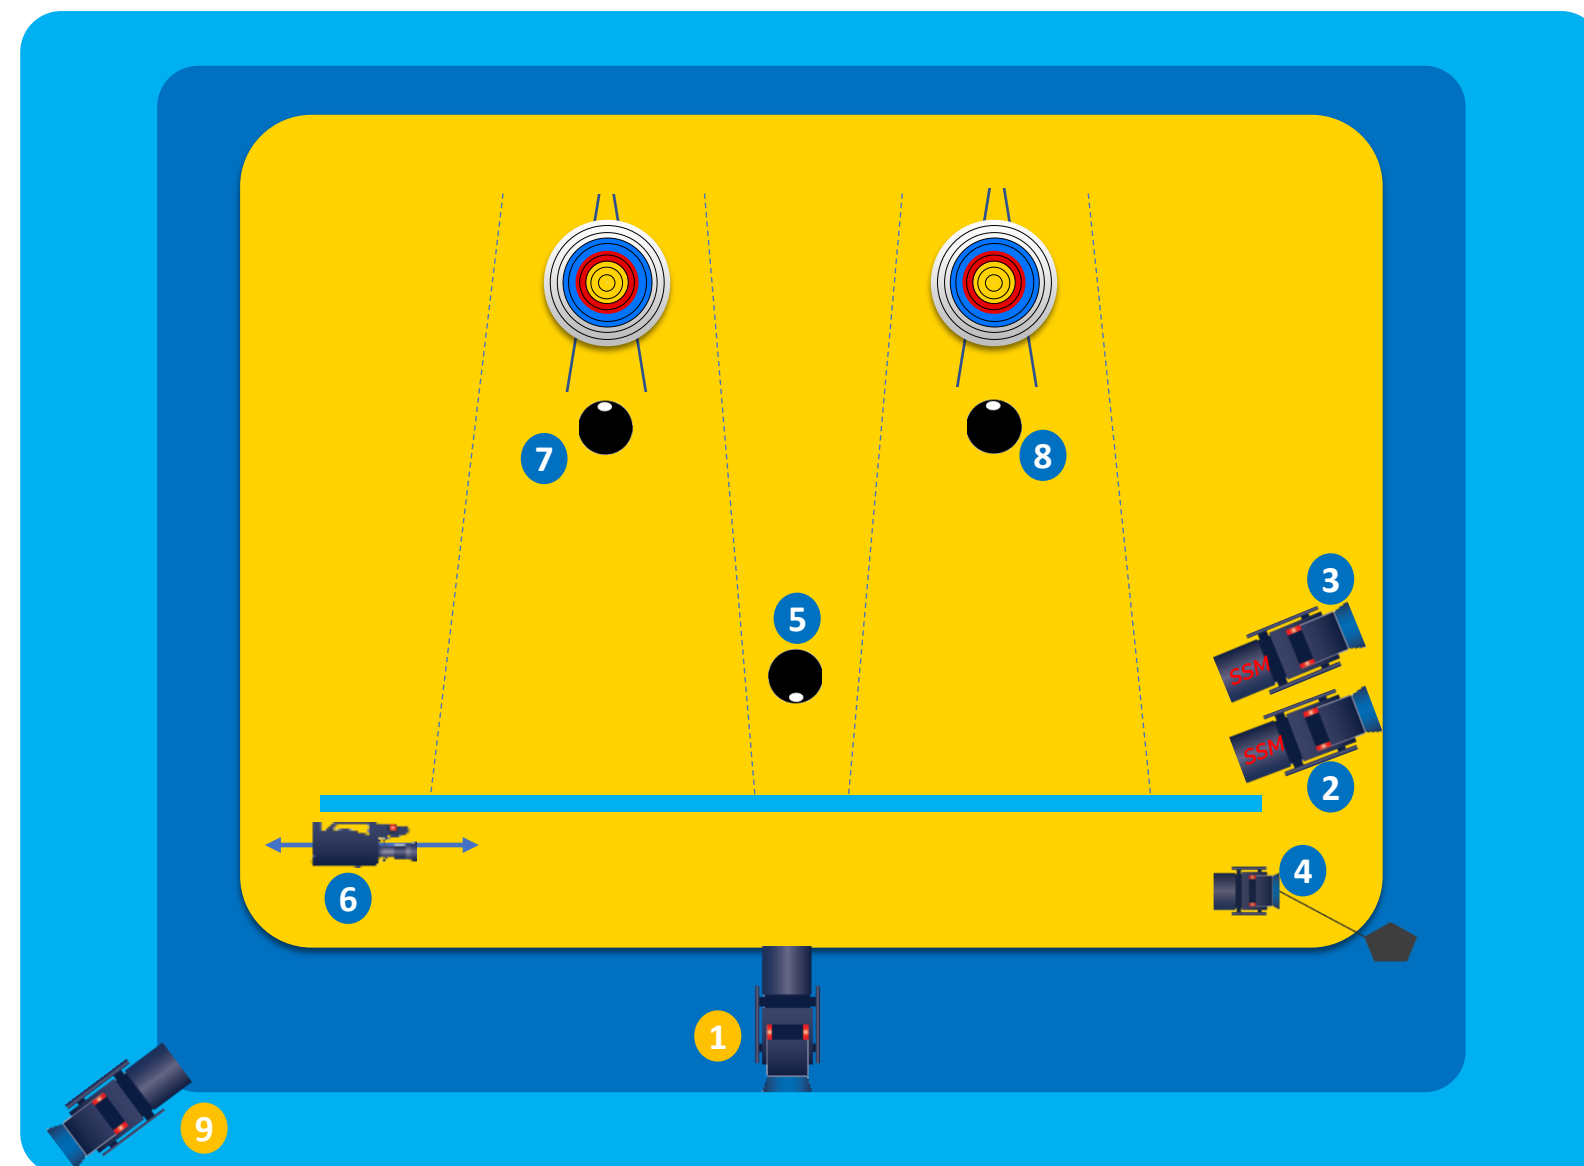

ARCHERY

KRAKÓW MAŁOPOLSKA
EG2023
3rd EUROPEAN GAMES

CAM	DESCRIPTION	LENS
1	Main SSM	100x
2	Closeup SSM	20x
3	Closeup SSM 2	42x
4	JimmyJib	11x
5	Floorcam	11x
6	Handheld	11x
7	PTZ Floor left	12x
8	PTZ Floor right	12x
9	Beautyspot	Fisheye