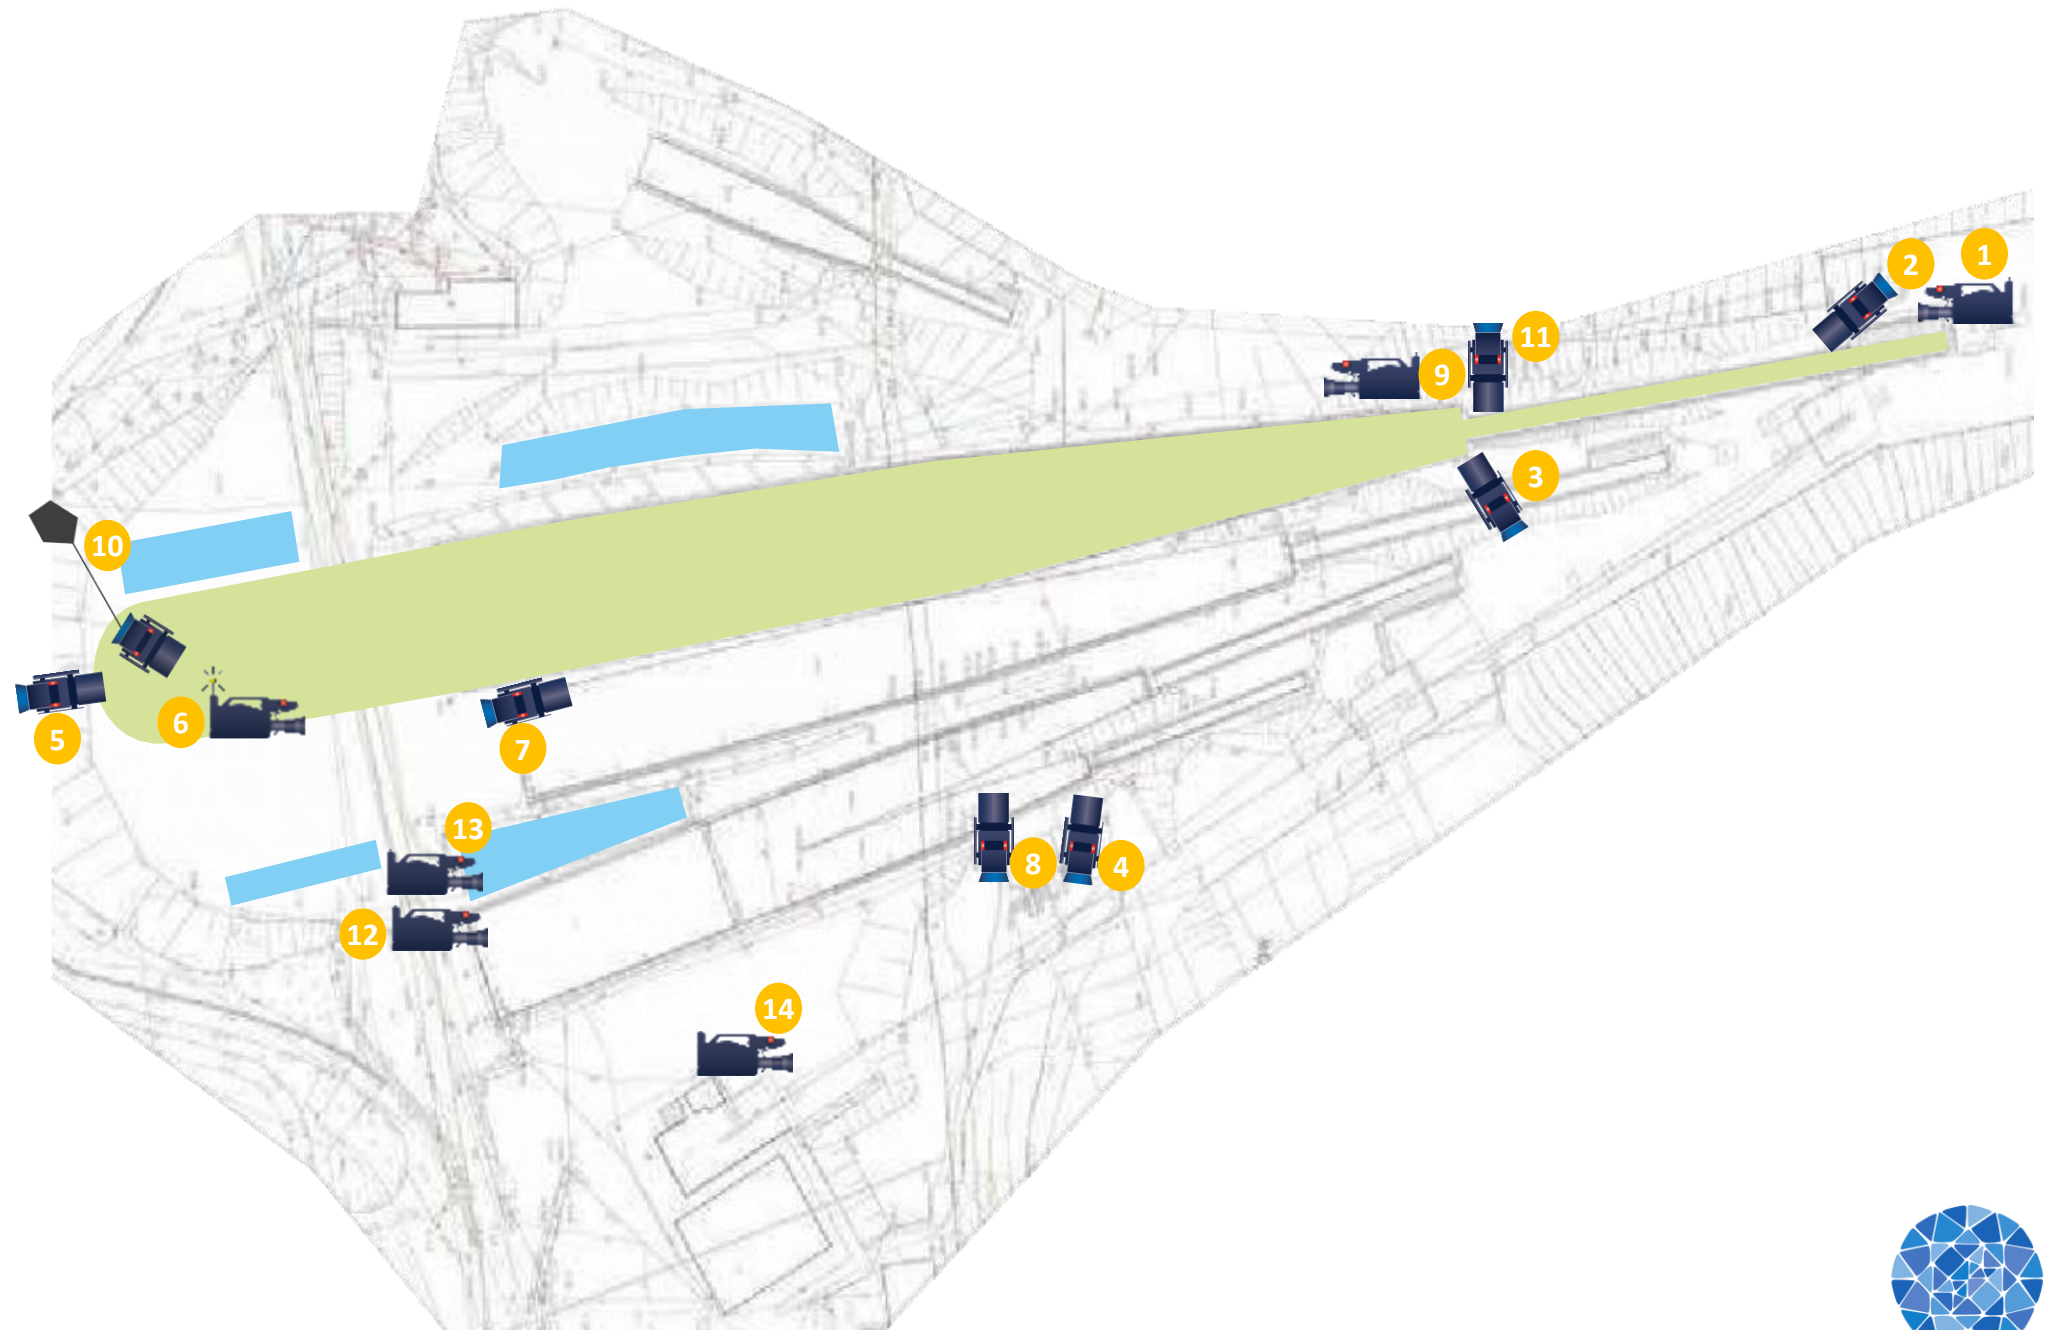

MODERN PENTHATLON

CAM	DESCRIPTION	LENS
1	Course Follow 1	100x
2	Course Arrival/Start	11x
3	Course Follow 2 SSM	20x
4	Wireless Handheld RF	11x
5	Tribune	22x
6	Beautyshot	11x
7	Course Follow 3 (Scissor lift)	100x
8	Jimmy Jib	11x
9	Left Fencing	20x
10	Right Fencing	20x

SKI JUMPING

KRAKÓW MAŁOPOLSKA
EG2023
 3rd EUROPEAN GAMES

CAM	DESCRIPTION	LENS
1	Start Gate	11x
2	Inrun	100x
3	Flight SSM	20x
4	Flight (Virtual)	20x
5	Outrun Closeup	100x
6	Handheld exit gate	11x
7	Hillsize	100x
8	Flight SSM 2	100x
9	Jump	11x
10	Jimmy Jib	11x
11	Coaches	40x
12	Interviews	11x
13	Handheld Leader	11x
14	Handheld 2	11x