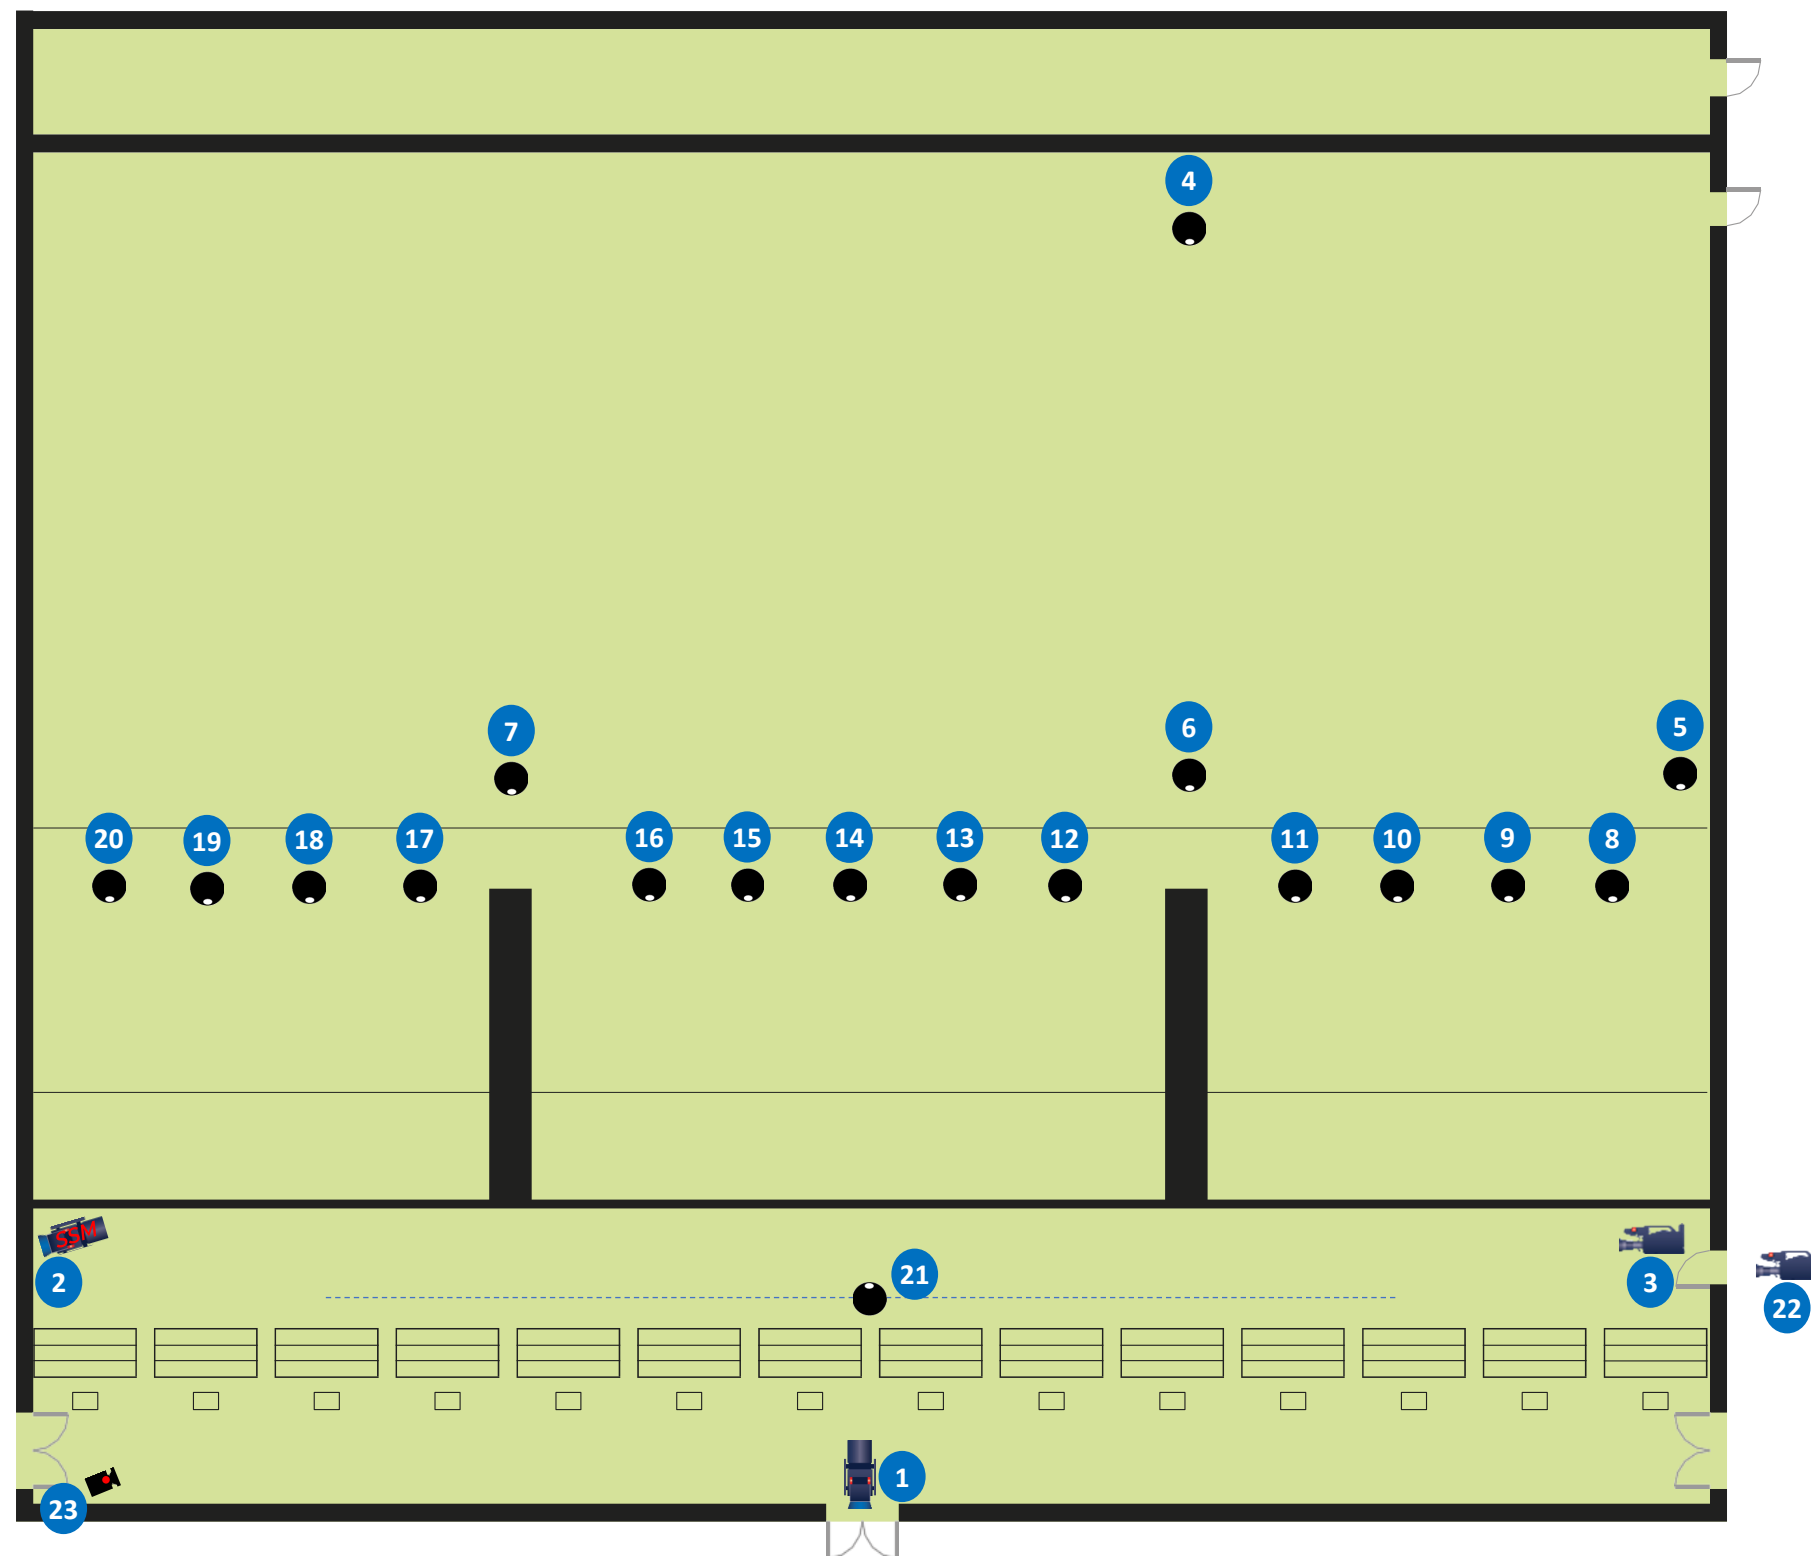

SHOOTING

Rifle/Pistol

CAM	DESCRIPTION	LENS
1	Tribune Main view	42x
2	Dolly Tripod SSM	22x
3	Dolly Tripod	22x
4	Hothead 1,4m tripod	16x
5,6,7	PTZ 1m tripod	20x
8 to 20	PTZ Ceiling	20x
21	Rail tower cam SSM	22x
22	Dolly Tripod	22x
23	Beautyshot	Wideangle