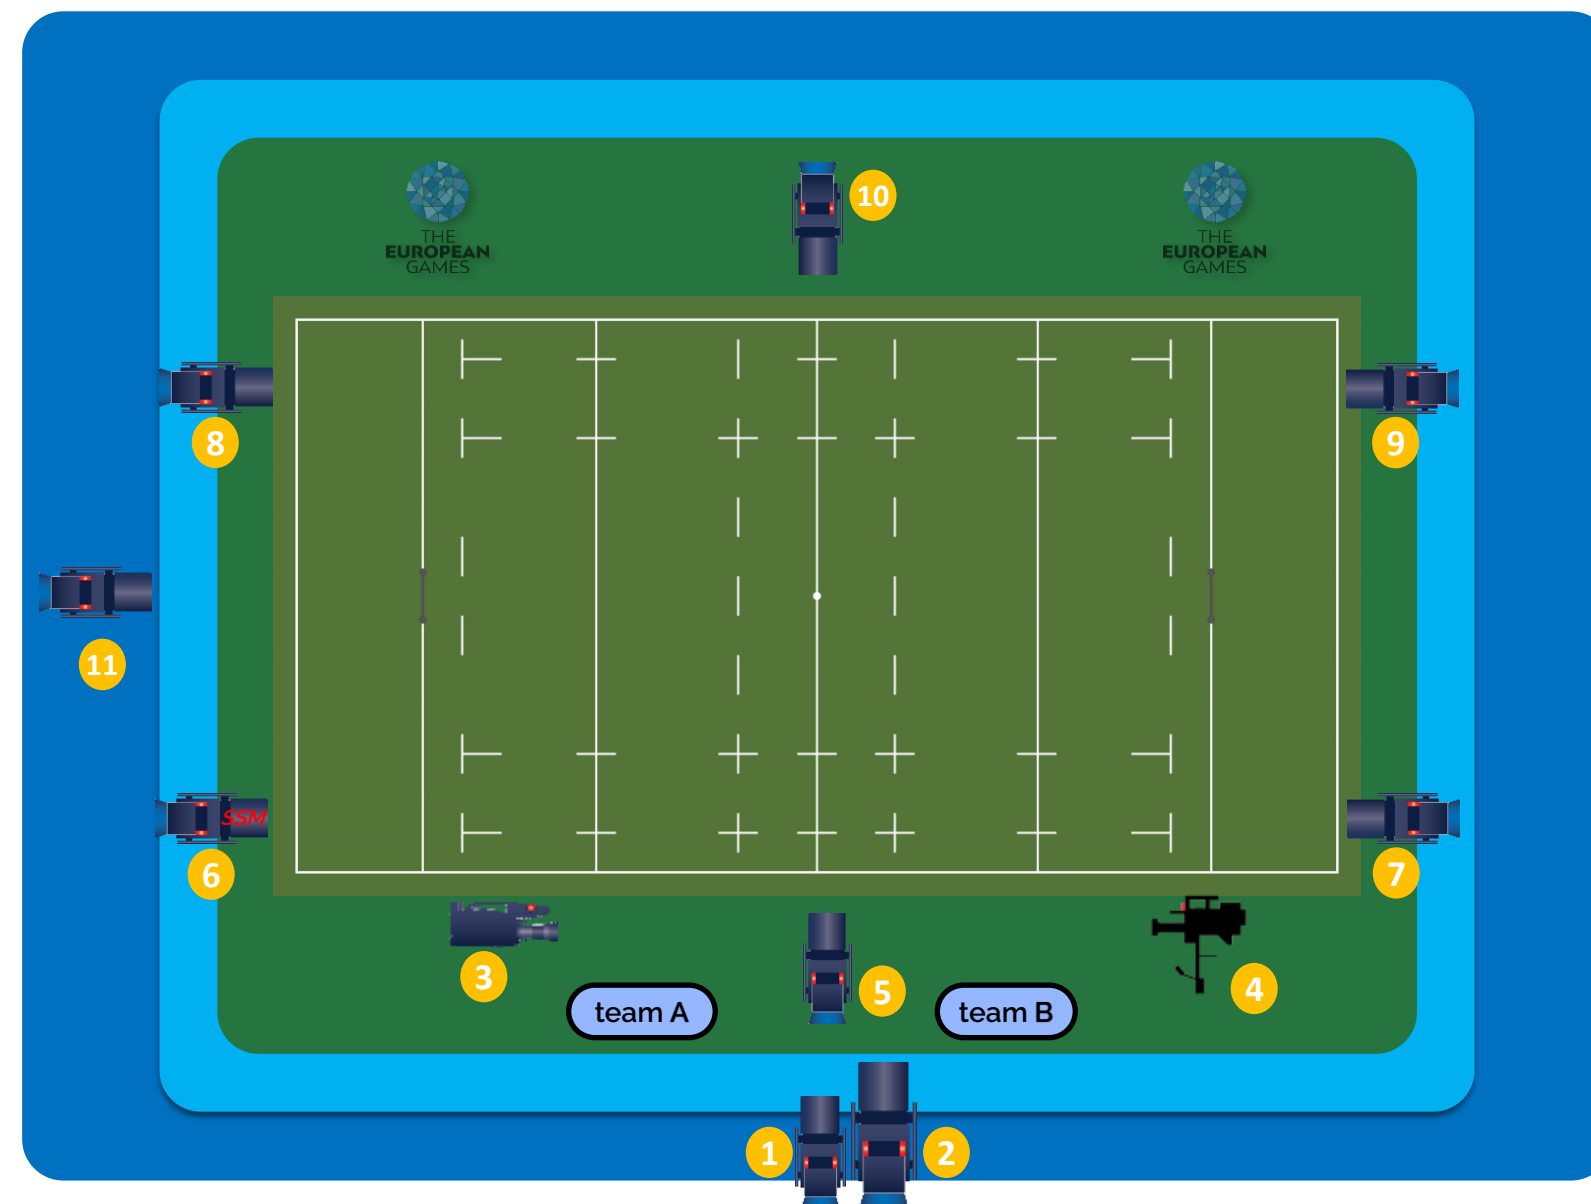

RUGBY 7s

KRAKÓW MAŁOPOLSKA
EG 2023
3rd EUROPEAN GAMES

CAM	DESCRIPTION	LENS
1	Main	22x
2	Closeup	42x
3	Pitch Left	22x
4	Pitch Right Steadicam	22x
5	Center Pitch SSM	100x
6	End Left SSM	100x
7	End Right SSM	100x
8	End Left Opposite	42x
9	End Right Opposite	20x
10	Opposite Central	42x
11	High Behind	20x