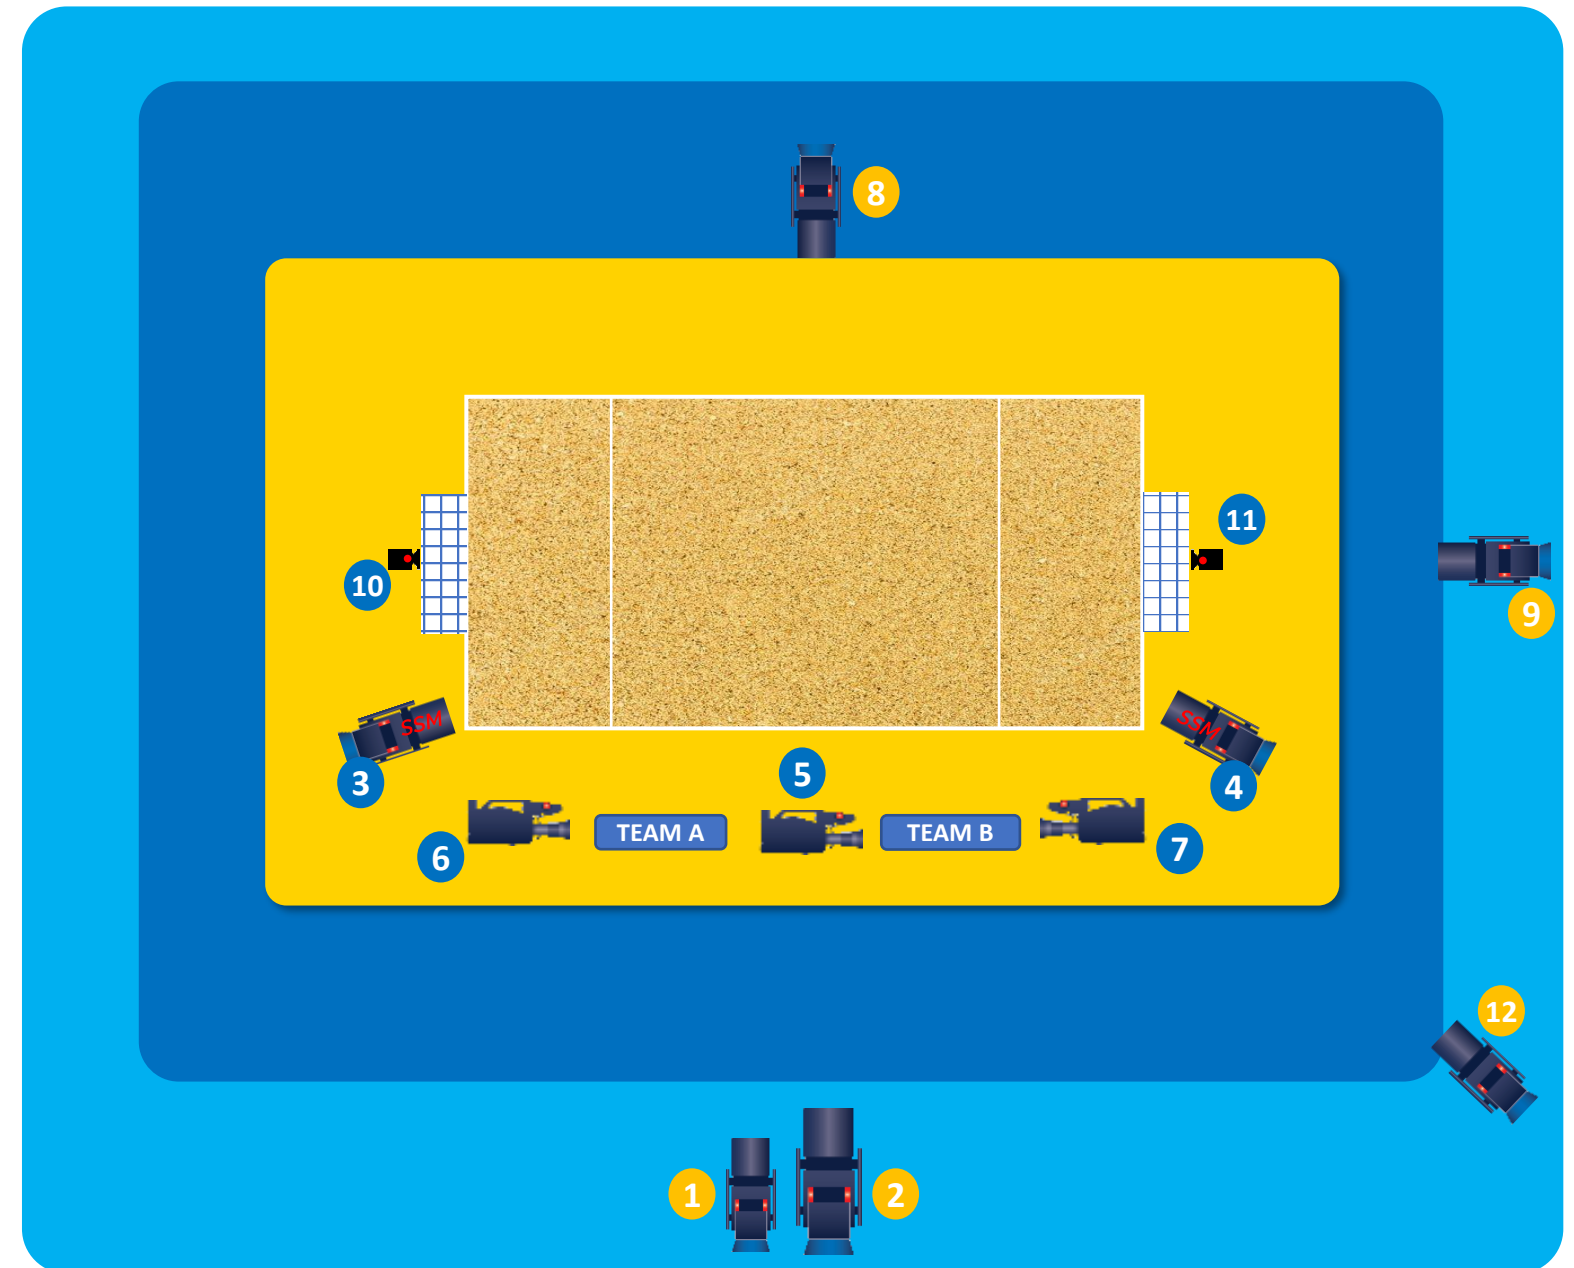

BEACH HANDBALL

KRAKÓW MAŁOPOLSKA
EG2023
3rd EUROPEAN GAMES

CAM	DESCRIPTION	LENS
1	Main	22x
2	Closeup	86x
3	Behind Goal SSM Left	100x
4	Behind Goal SSM Right	100x
5	Center Field	22x
6	Handheld left	22x
7	Handheld right	22x
8	Reverse	42x
9	High behind goal	22x
10	Minicam Left	Fisheye
11	Minicam Right	Fisheye
12	Beautyshot	Wideangle