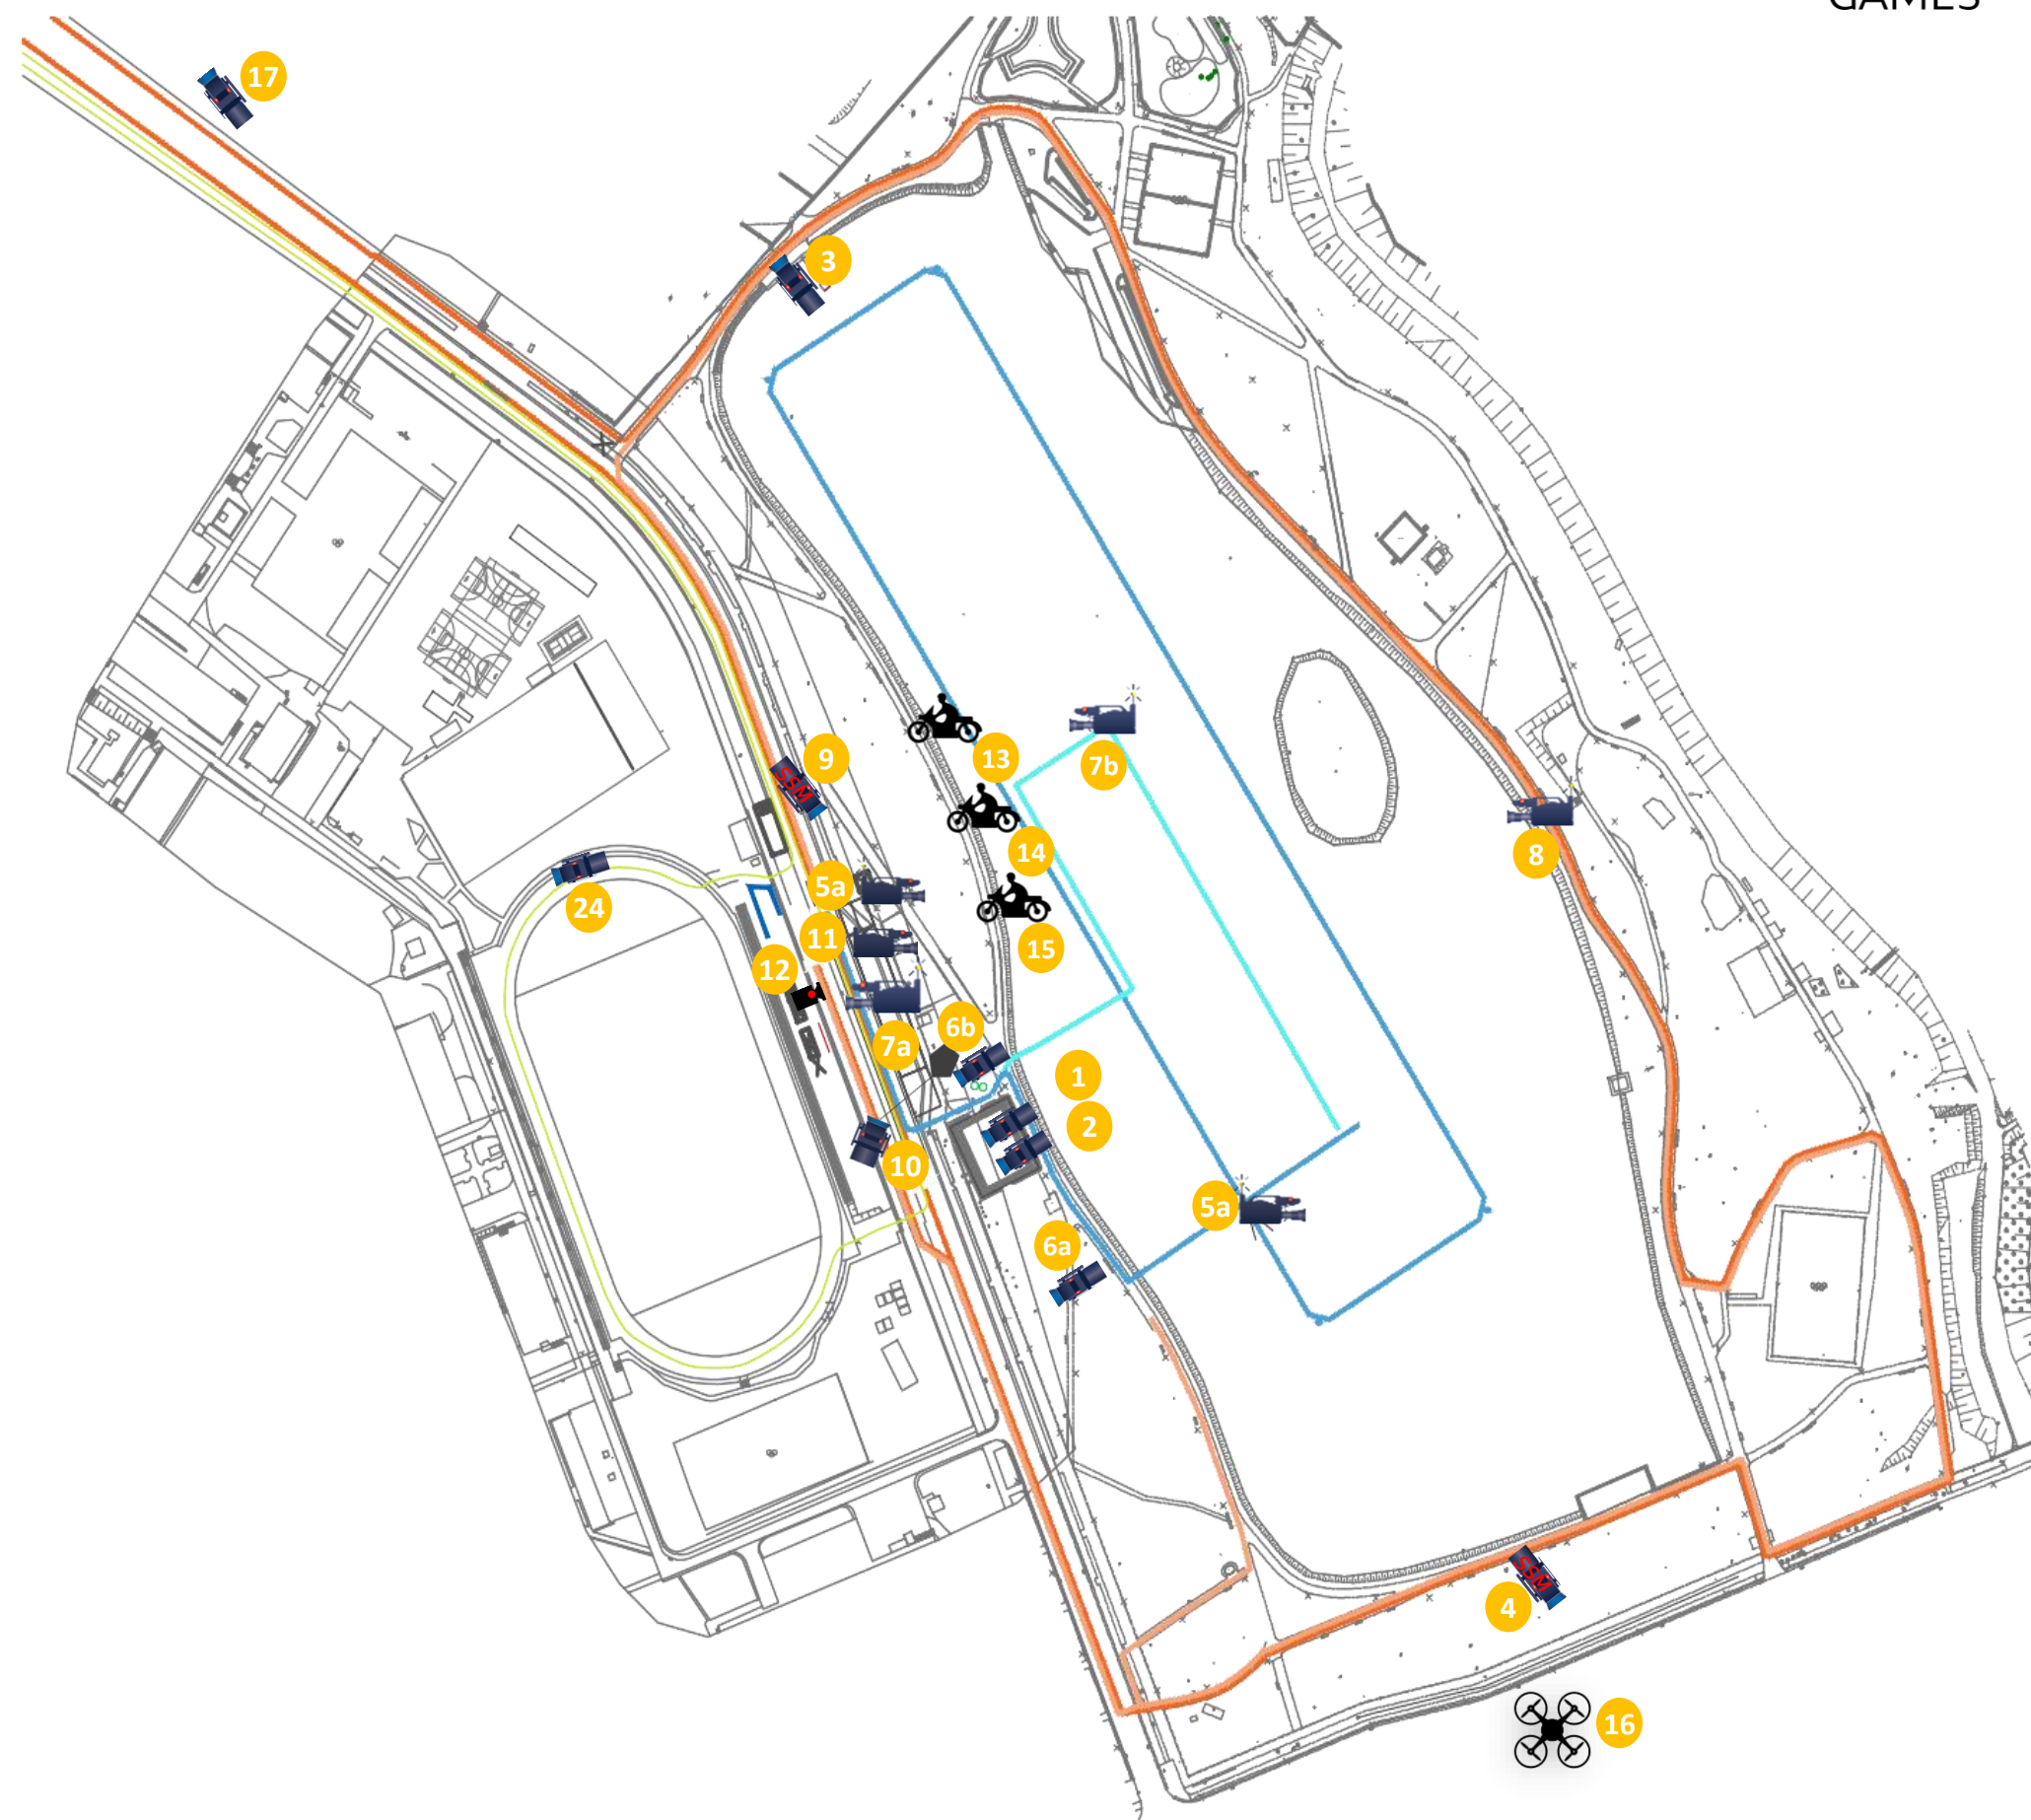

TRIATHLON

KRAKÓW MAŁOPOLSKA
EG2023
3rd EUROPEAN GAMES

CAM	DESCRIPTION	LENS
1	Tripod Lift	42x
2	Tripod Lift	22x
3	10m lift	100x
4	10m Lift SSM	100x
5	HH RF Swim Start/Finish (5b)	11x
6	Tripod Transition	42x
7	HH RF Boat/Finish (7b)	11x
8	Handheld	22x
9	Tripod SSM	100x
10	Jib	11x
11	Handheld	11x
12	Minicam Finish line	Wideangle
13	Motorbike 1	22x
14	Motorbike 2	22x
15	Motorbike 3	22x
16	Drone	.
17	Tripod street	42x
24	Platform	11x