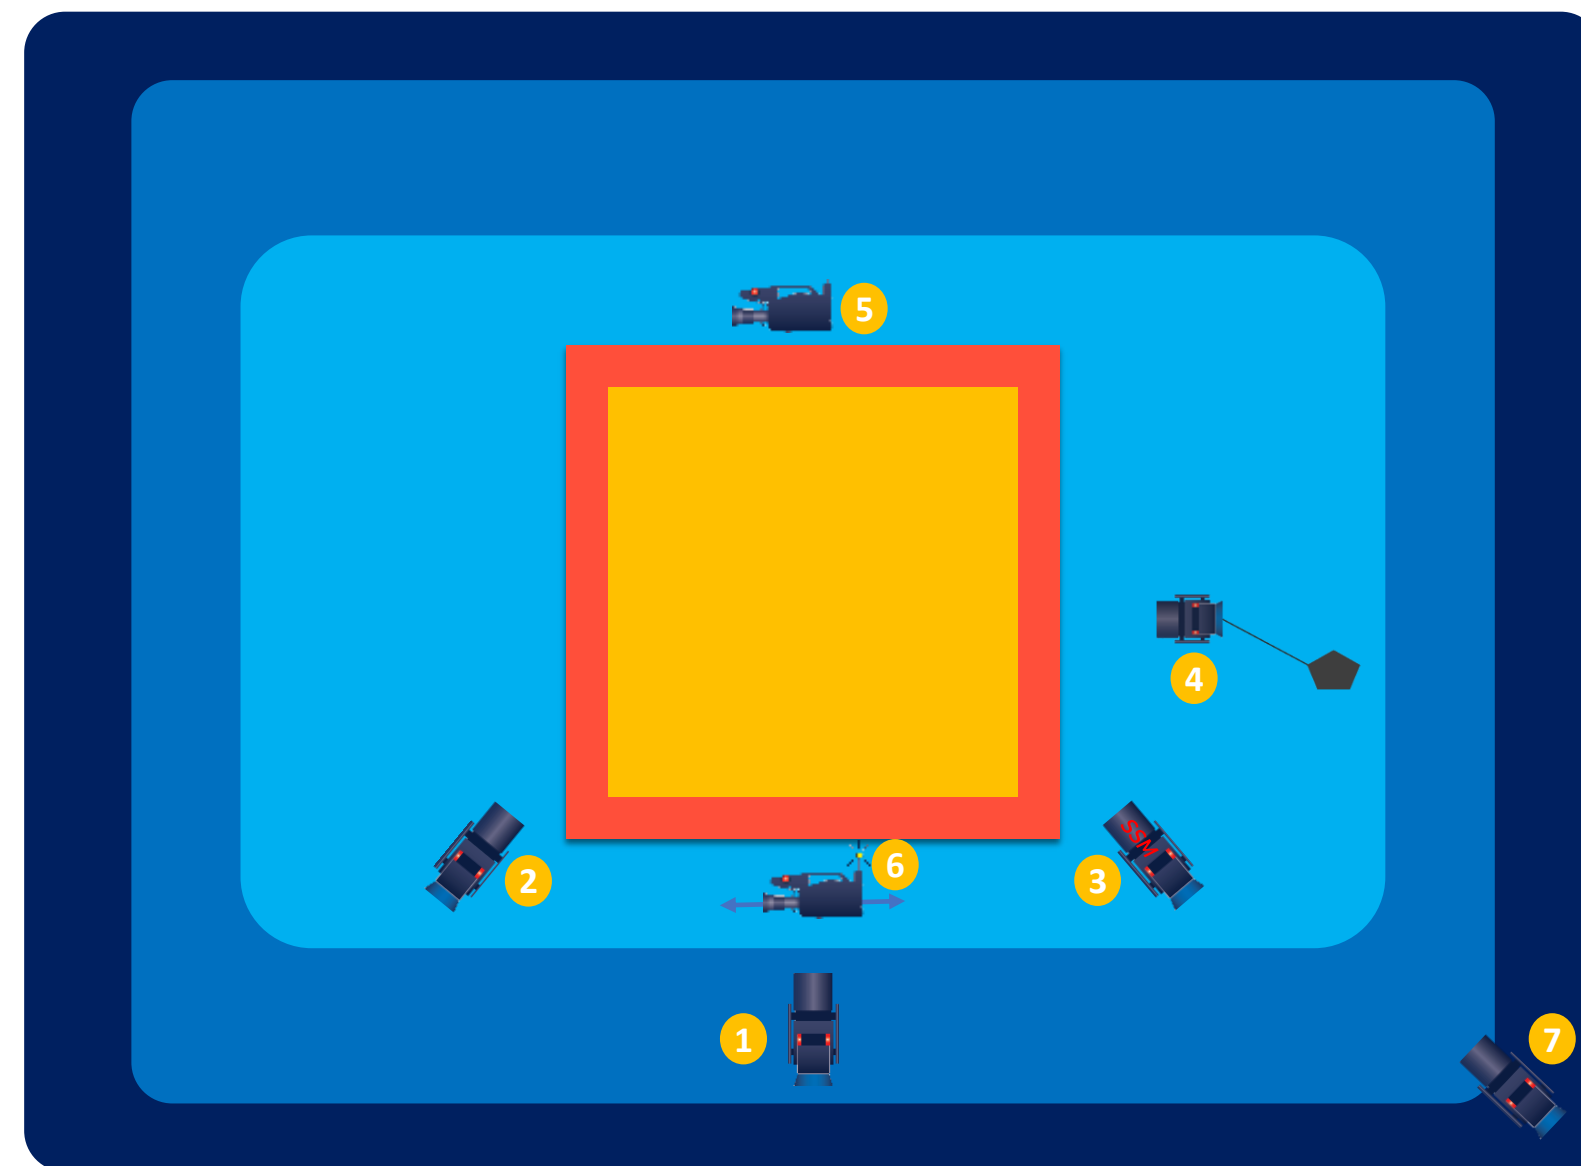

JUDO

KRAKÓW MAŁOPOLSKA
EG2023
3rd EUROPEAN GAMES

CAM	DESCRIPTION	LENS
1	Main	42x
2	Closeup Left	20x
3	Right SSM	100x
4	Jimmy Jib	11x
5	Opposite	20x
6	Handheld RF	11x
7	Beautyshot	Wideangle