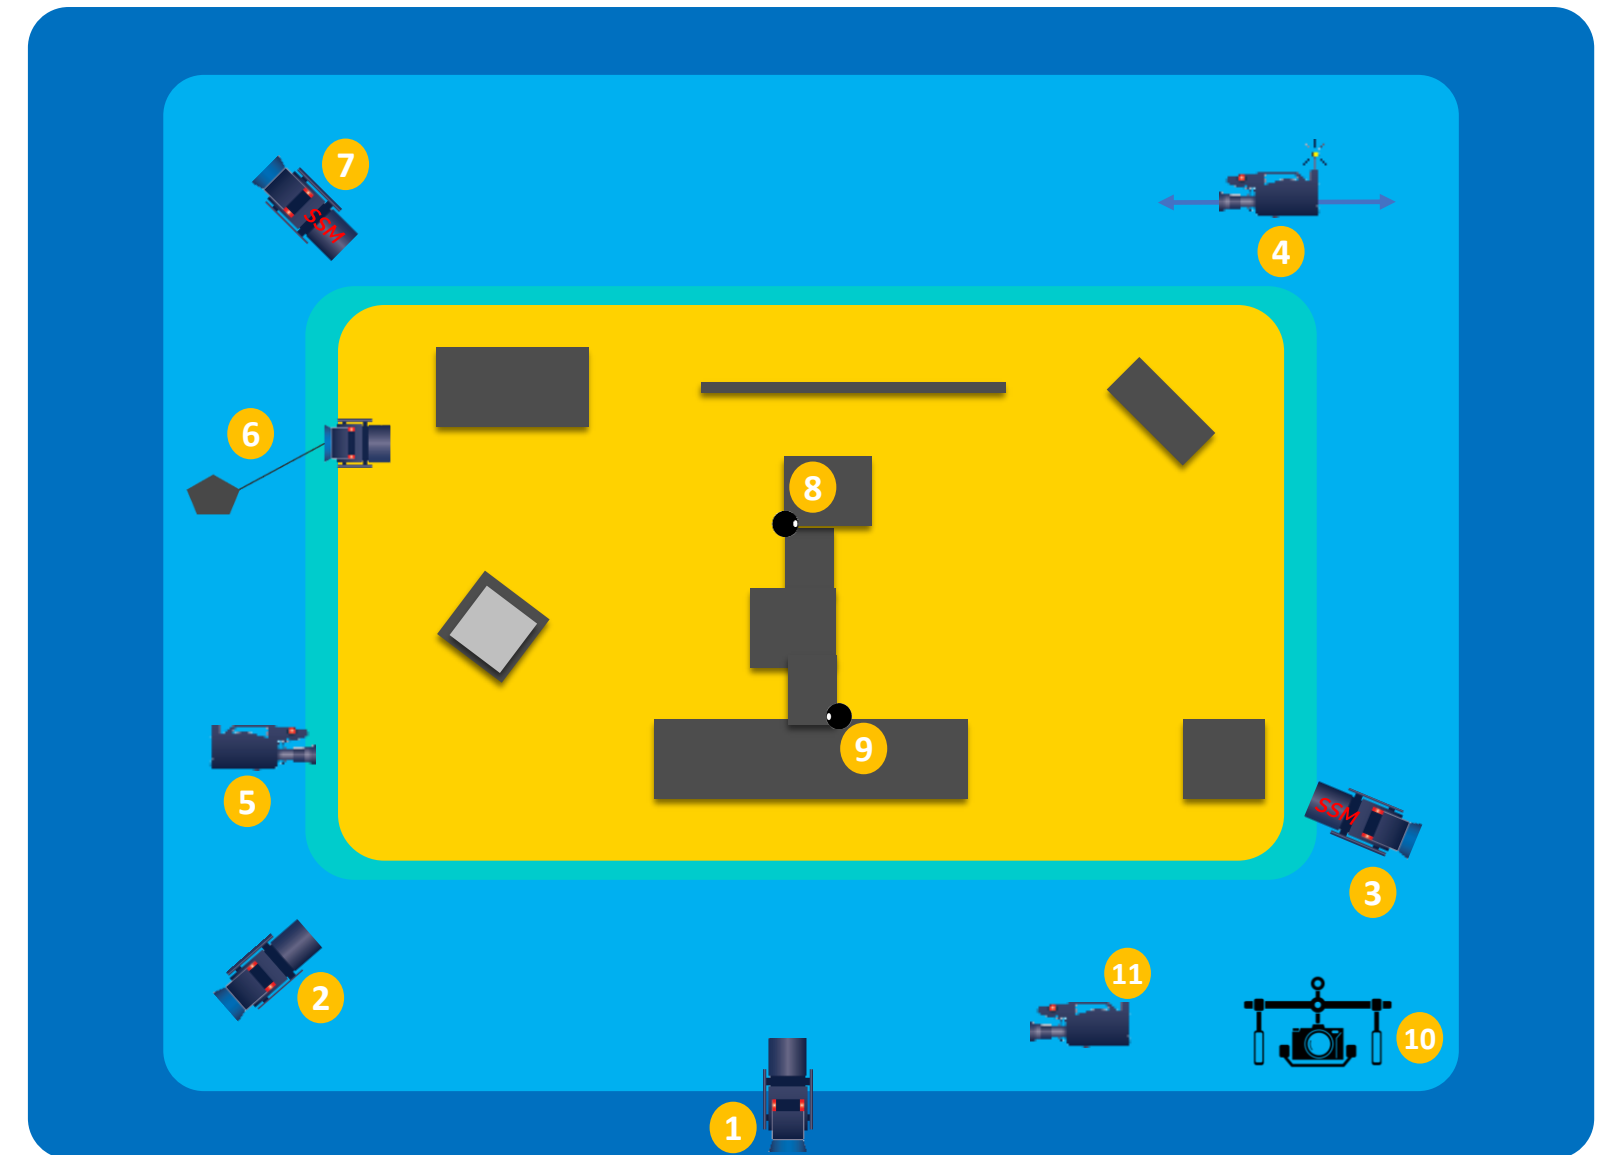

BMX FREESTYLE

CAM	DESCRIPTION	LENS
1	Main	22x
2	Closeup	100x
3	Closeup SSM	100x
4	Handheld RF 1	11x
5	Handheld	11x
6	JimmyJib	11x
7	Closeup SSM	100x
8	Minicam 1	Fisheye
9	Minicam 2	Fisheye
10	Gimbal RF	Wideangle
11	Handheld Interviews	11x