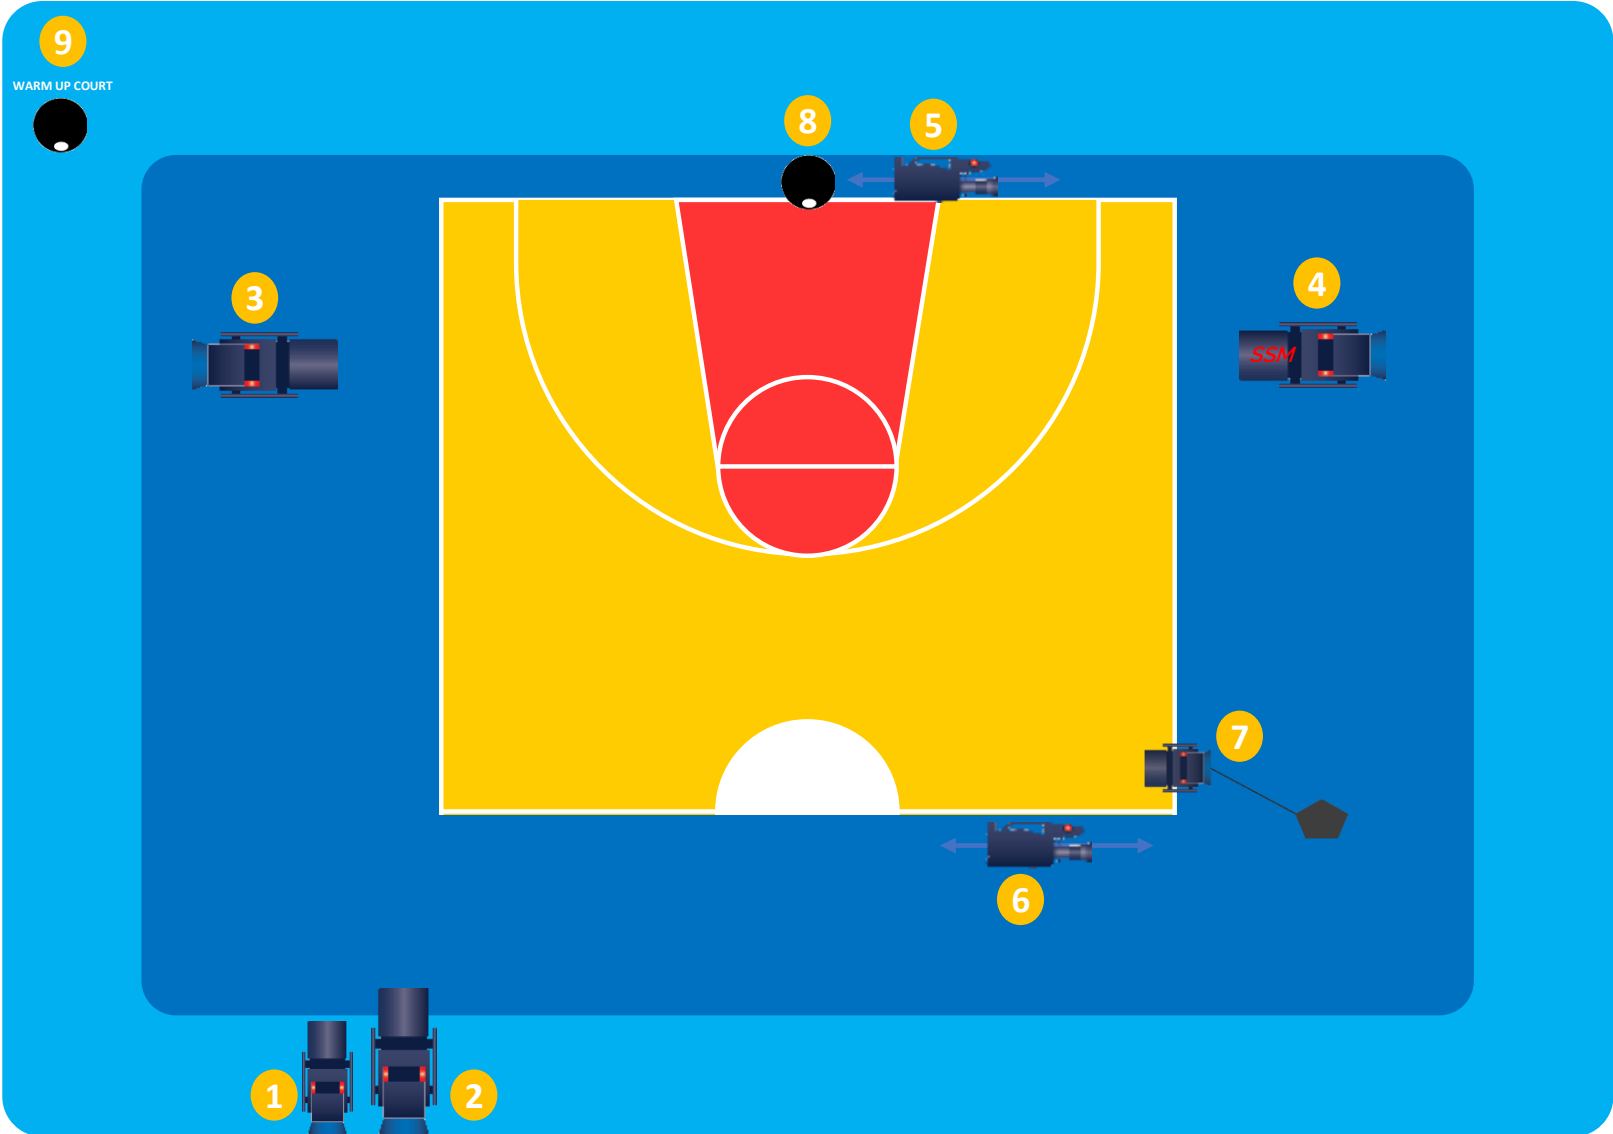

3X3 BASKETBALL

KRAKÓW MAŁOPOLSKA
EG 2023
3rd EUROPEAN GAMES

CAM	DESCRIPTION	LENS
1	Main	11x
2	Closeup	42x
3	Lower Left	22x
4	Lower Right SSM	100x
5	Handheld Backboard	11x
6	Handheld	11x
7	JimmyJib	11x
8	Minicam Backboard	Fisheye
9	Minicam Warmup court	Fisheye