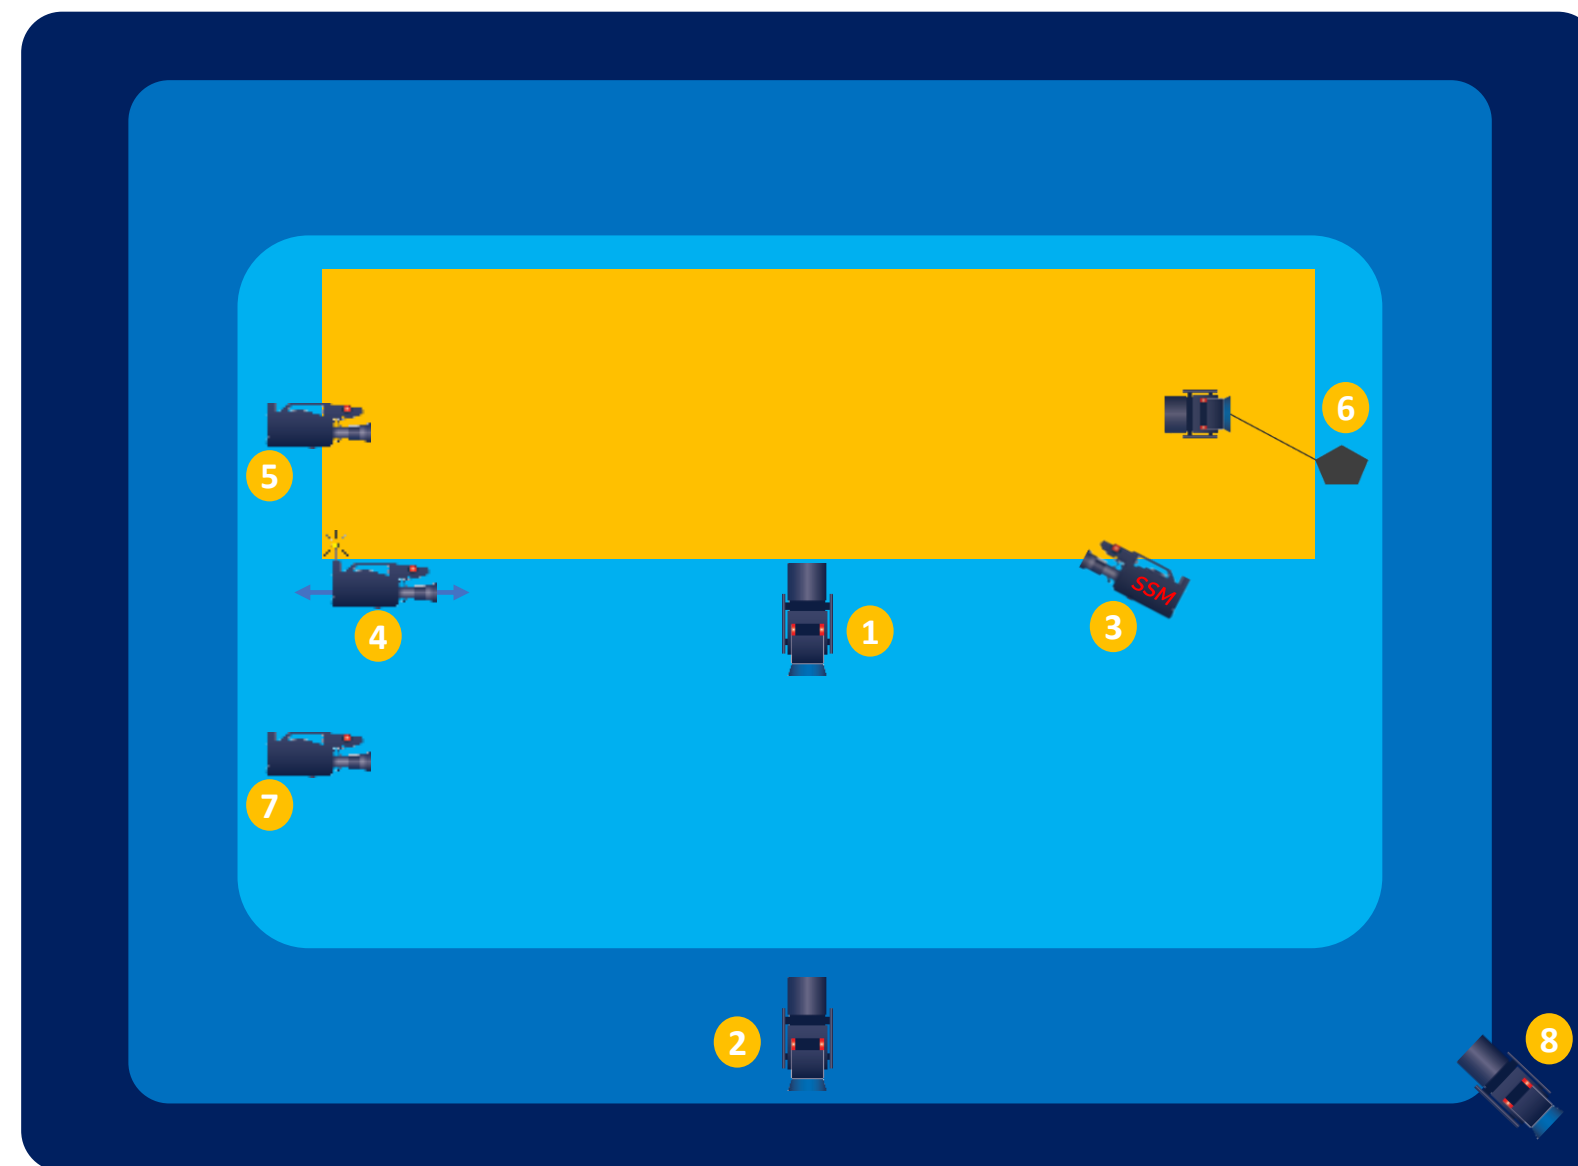

BREAKING

KRAKÓW MAŁOPOLSKA
EG2023
3rd EUROPEAN GAMES

CAM	DESCRIPTION	LENS
1	Main	22x
2	Closeup	100x
3	Stage right SSM	11x
4	Handheld Left RF	11x
5	Stage Left	20x
6	Jimmy Jib	11x
7	Interviews	11x
8	Beautyshot	Wideangle