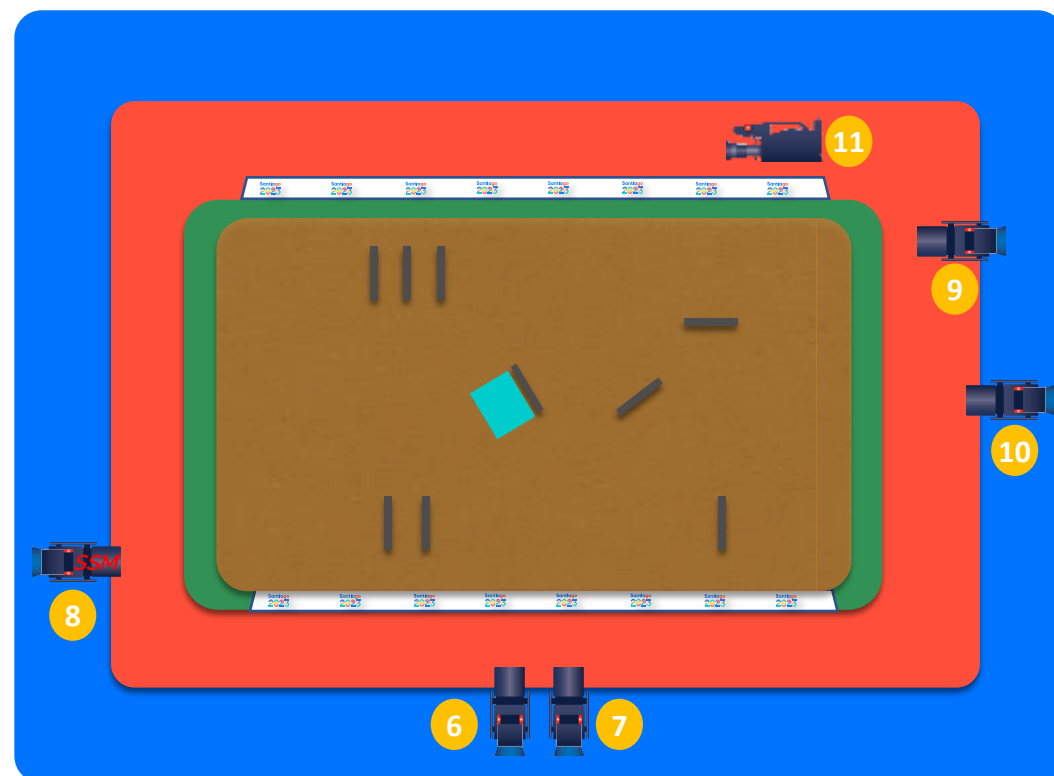

MOUNTAIN BIKE

CAM	DESCRIPTION	LENS
1	Start/Arrival	22x
2	Closeup 1 SSM	100x
3	Track 1	22x
4	Track 2 SSM	22x
5	Track 3	42x
6	Ceremonies	22x
7	Handheld RF	22x
8	Interviews	20x
9	Jimmy Jib 1	11x
10	Track 4 (12m Platform)	100x
11	Track 4	20x
12	Track 5	11x
13	Track 6	11x
14	Track 7	11x
15	Track 8	20x
16	Track 9	11x
17	Track 10	11x
18	Track 11	11x
19	Track 12	20x
20	Jimmy Jib 2	11x
21	Interviews	11x
22	Drone	
23	Aerobatic Drone	

MODERN PENTHATLON

KRAKÓW MAŁOPOLSKA
EG2023
 3rd EUROPEAN GAMES

CAM	DESCRIPTION	LENS
1	Main Swimming	11x
2	Closeup Swmming	42x
3	Follow Swmming	20x
4	Handheld Swimming	11x
5	Handheld Swimming	22x
6	Main Equestrian	11x
7	Closeup Equestrian	42x
8	Left Field SSM Equestrian	11x
9	Right Field Equestrian	22x
10	High Stands Right Equestrian	11x
11	Handheld Equestrian	100x

MODERN PENTHATLON

CAM	DESCRIPTION	LENS
1	Course Follow 1	100x
2	Course Arrival/Start	11x
3	Course Follow 2 SSM	20x
4	Wireless Handheld RF	11x
5	Tribune	22x
6	Beautyshot	11x
7	Course Follow 3 (Scissor lift)	100x
8	Jimmy Jib	11x
9	Left Fencing	20x
10	Right Fencing	20x