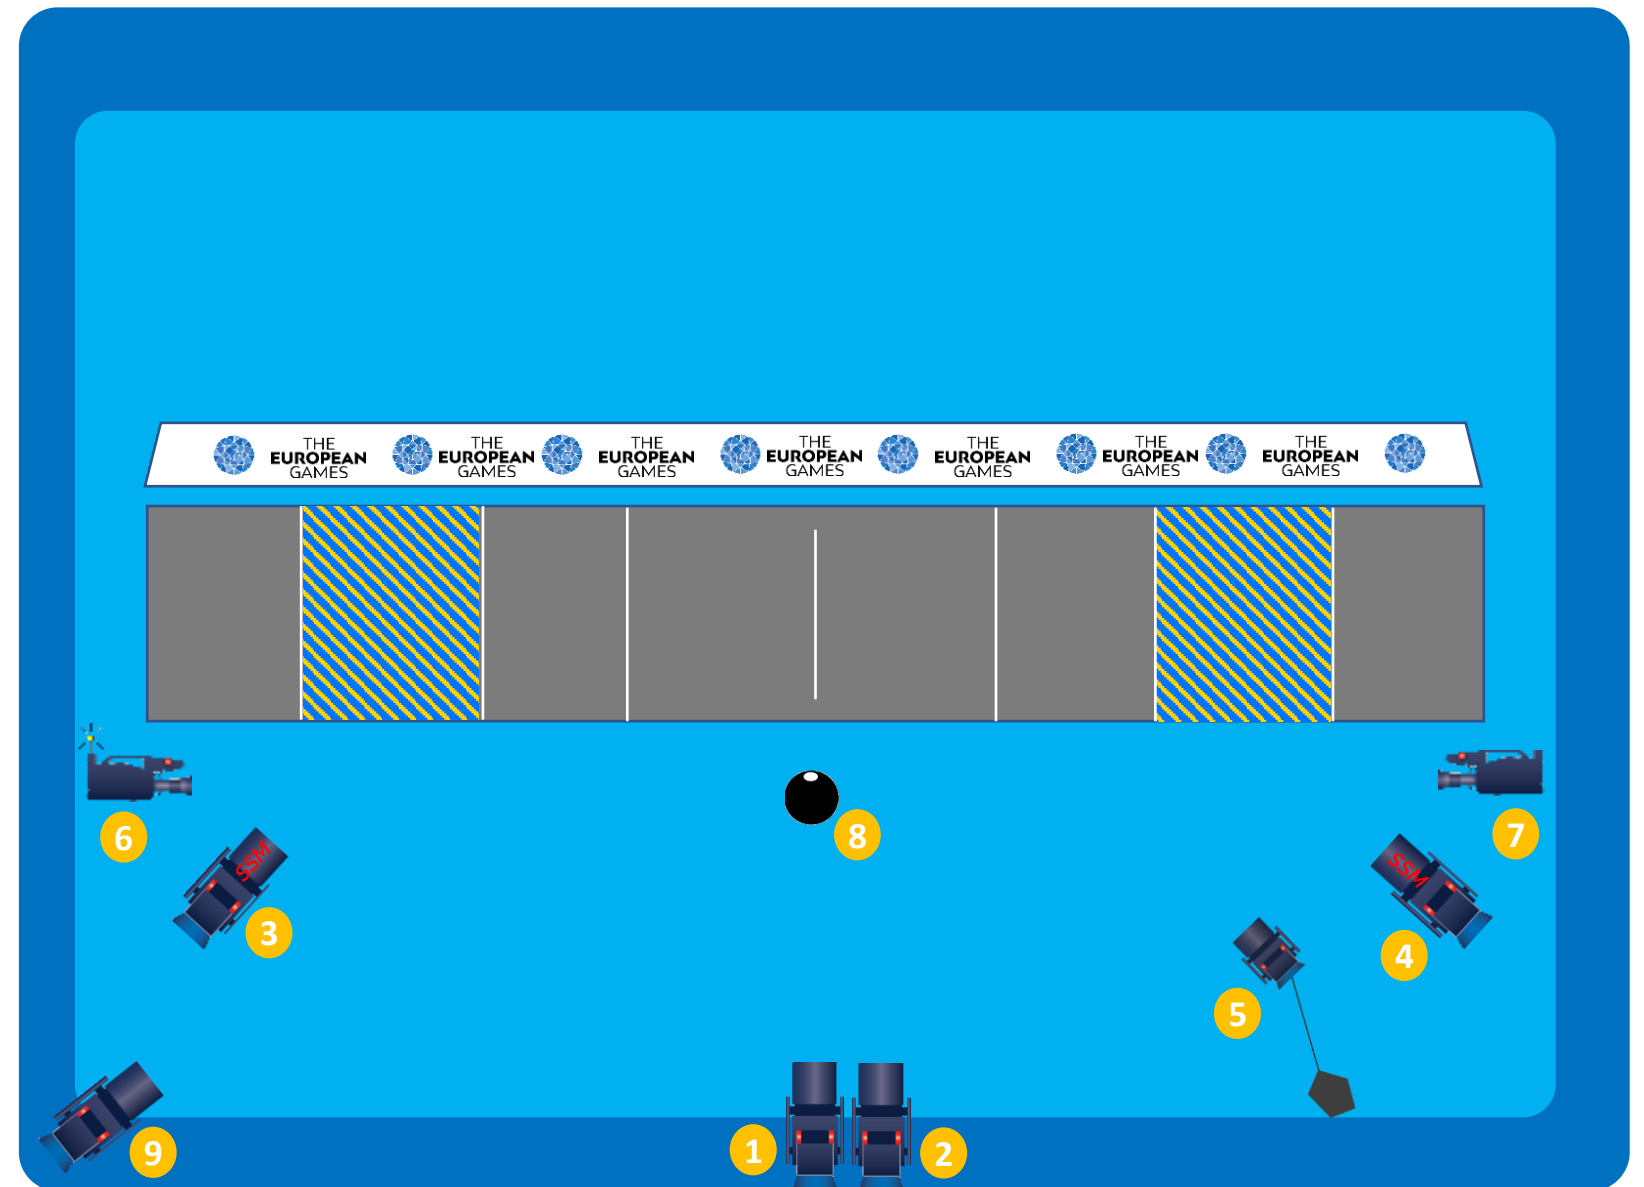

FENCING

KRAKÓW MAŁOPOLSKA
EG2023
3rd EUROPEAN GAMES

CAM	DESCRIPTION	LENS
1	Main	22x
2	Closeup	42x
3	Closeup Left SSM	100x
4	Closeup Right SSM	100x
5	Jimmy Jib	11x
6	Handheld Left RF	11x
7	Handheld Right	11x
8	Center Hothead	11x
9	Beautyshot	Fisheye