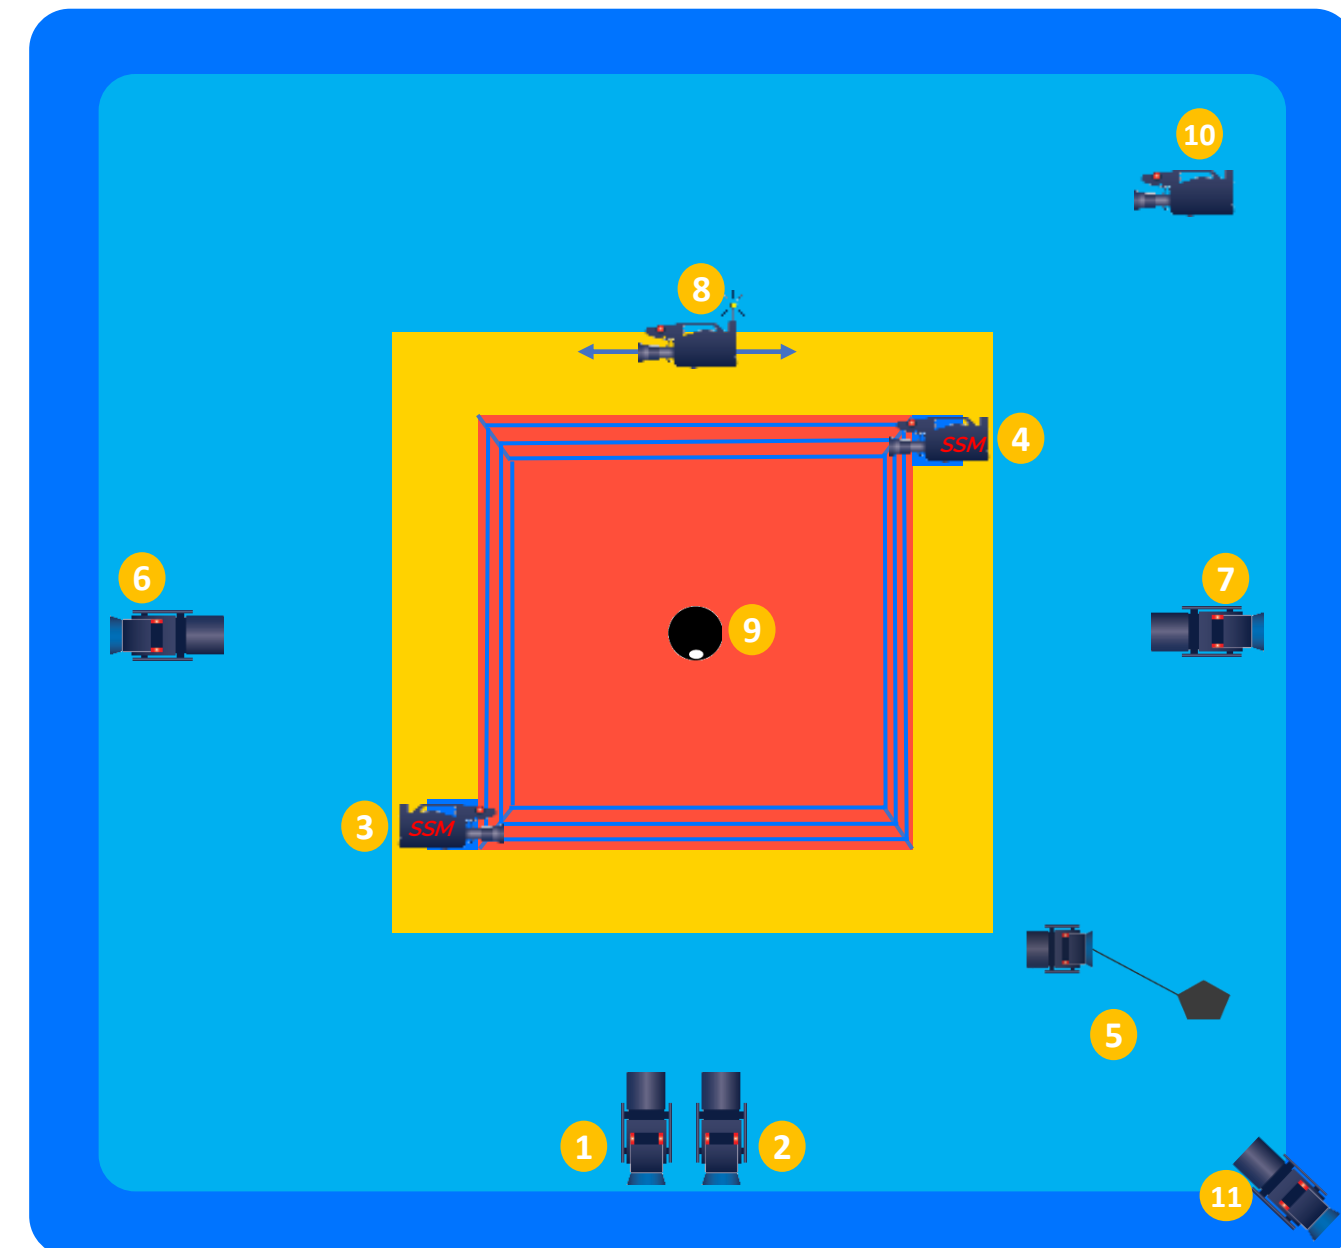

BADMINTON

KRAKÓW MAŁOPOLSKA
EG2023
 3rd EUROPEAN GAMES

CAM	DESCRIPTION	LENS
1	Main	20x
2	Closeup	100x
3	Opposite Closeup	42x
4	Player Lower Court	20x
5	Player Upper Court	20x
6	Closeup SSM	100x
7	Minicam SSM	Fisheye
8	Handheld RF	11x
9	Beautyshot	Wideangle

BMX FREESTYLE

CAM	DESCRIPTION	LENS
1	Main	22x
2	Closeup	100x
3	Closeup SSM	100x
4	Handheld RF 1	11x
5	Handheld	11x
6	JimmyJib	11x
7	Closeup SSM	100x
8	Minicam 1	Fisheye
9	Minicam 2	Fisheye
10	Gimbal RF	Wideangle
11	Handheld Interviews	11x

BOXING

CAM	DESCRIPTION	LENS
1	Main	20x
2	Closeup	100x
3	Handheld Left SSM	11x
4	Handheld Right SSM	11x
5	Jimmy Jib	11x
6	Closeup Left	42x
7	Closeup Right	100x
8	Handheld Outside ring RF	11x
9	Minicams	WA
10	Interviews	11x
11	Beautyshot	Wideangle

BREAKING

KRAKÓW MAŁOPOLSKA
EG2023
3rd EUROPEAN GAMES

CAM	DESCRIPTION	LENS
1	Main	22x
2	Closeup	100x
3	Stage right SSM	11x
4	Handheld Left RF	11x
5	Stage Left	20x
6	Jimmy Jib	11x
7	Interviews	11x
8	Beautyshot	Wideangle