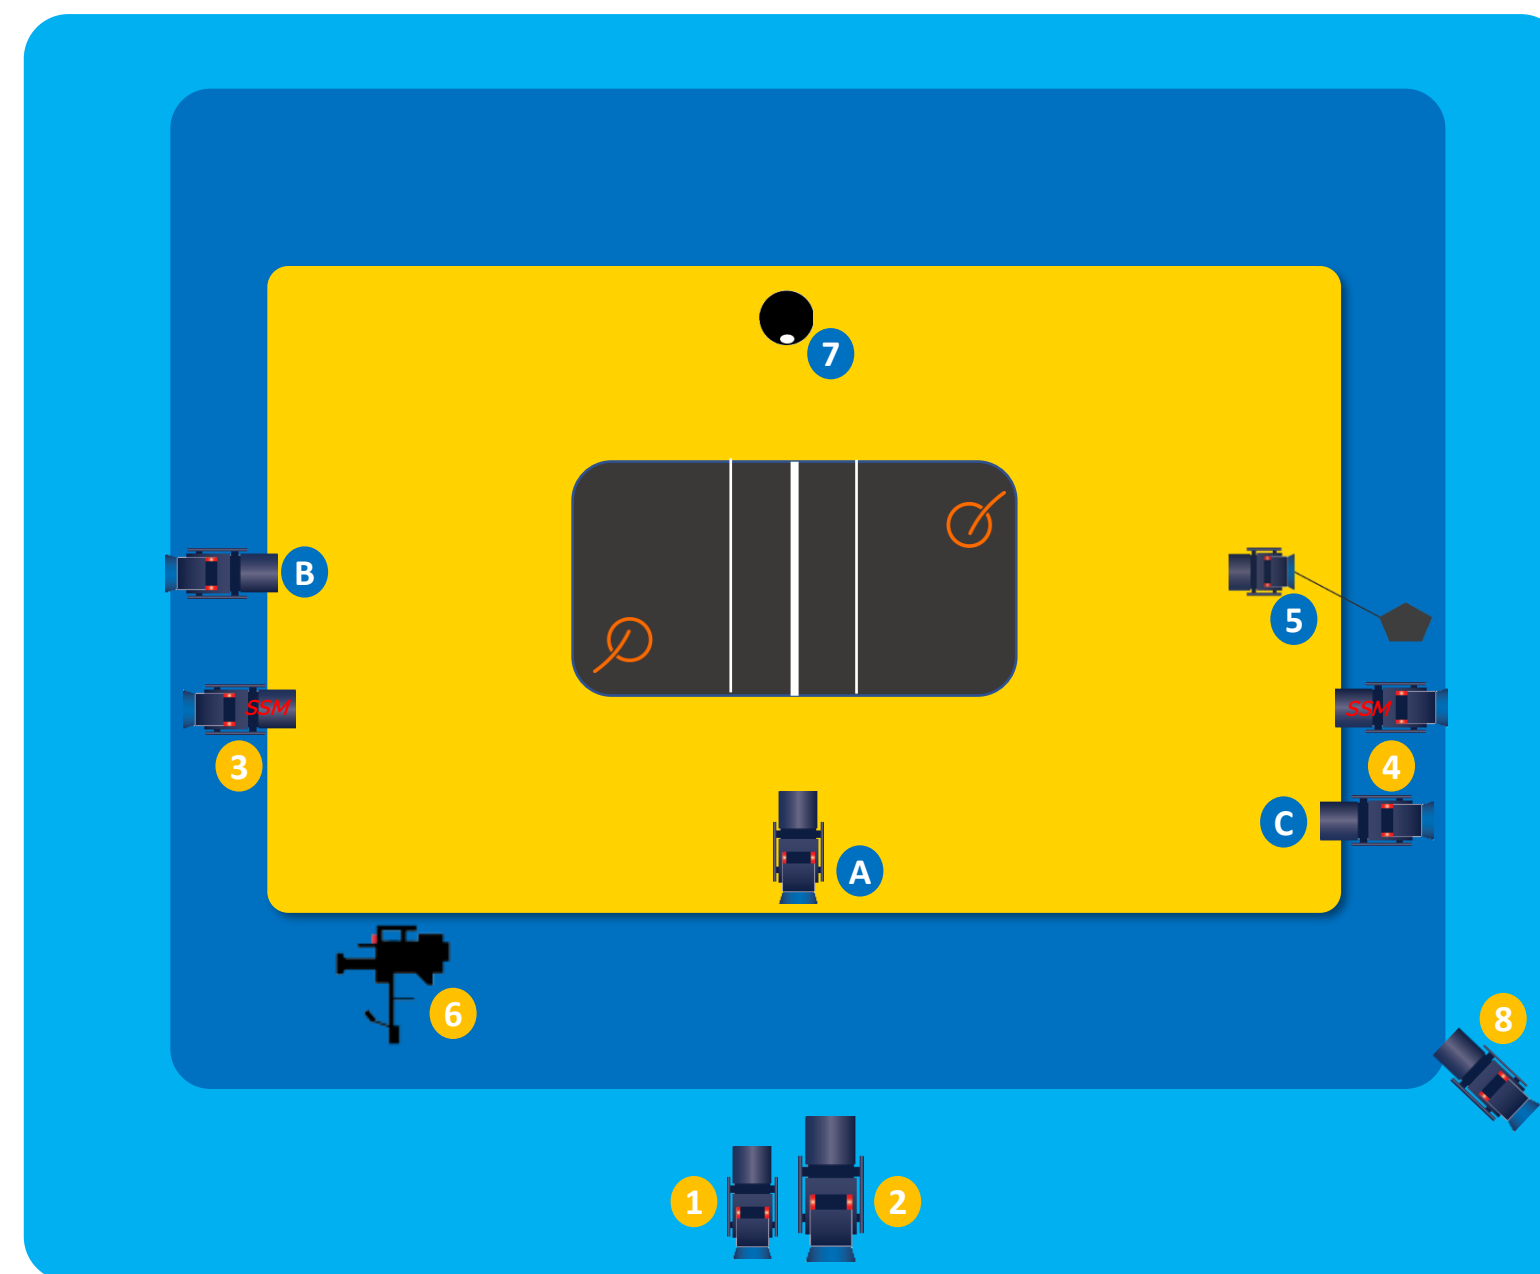

TEQBALL

KRAKÓW MAŁOPOLSKA
EG2023
3rd EUROPEAN GAMES

CAM	DESCRIPTION	LENS
1	Main	22x
2	Closeup	42x
3	Left SSM	100x
4	Right SSM	100x
5	Jimmy Jib	11x
6	Steadicam	11x
7	Minicam table	11x
8	Beautyshot	Fisheye

VAR

CAM	DESCRIPTION	LENS
A	Center	11x
B	Left Field	20x
C	Right Field	20x