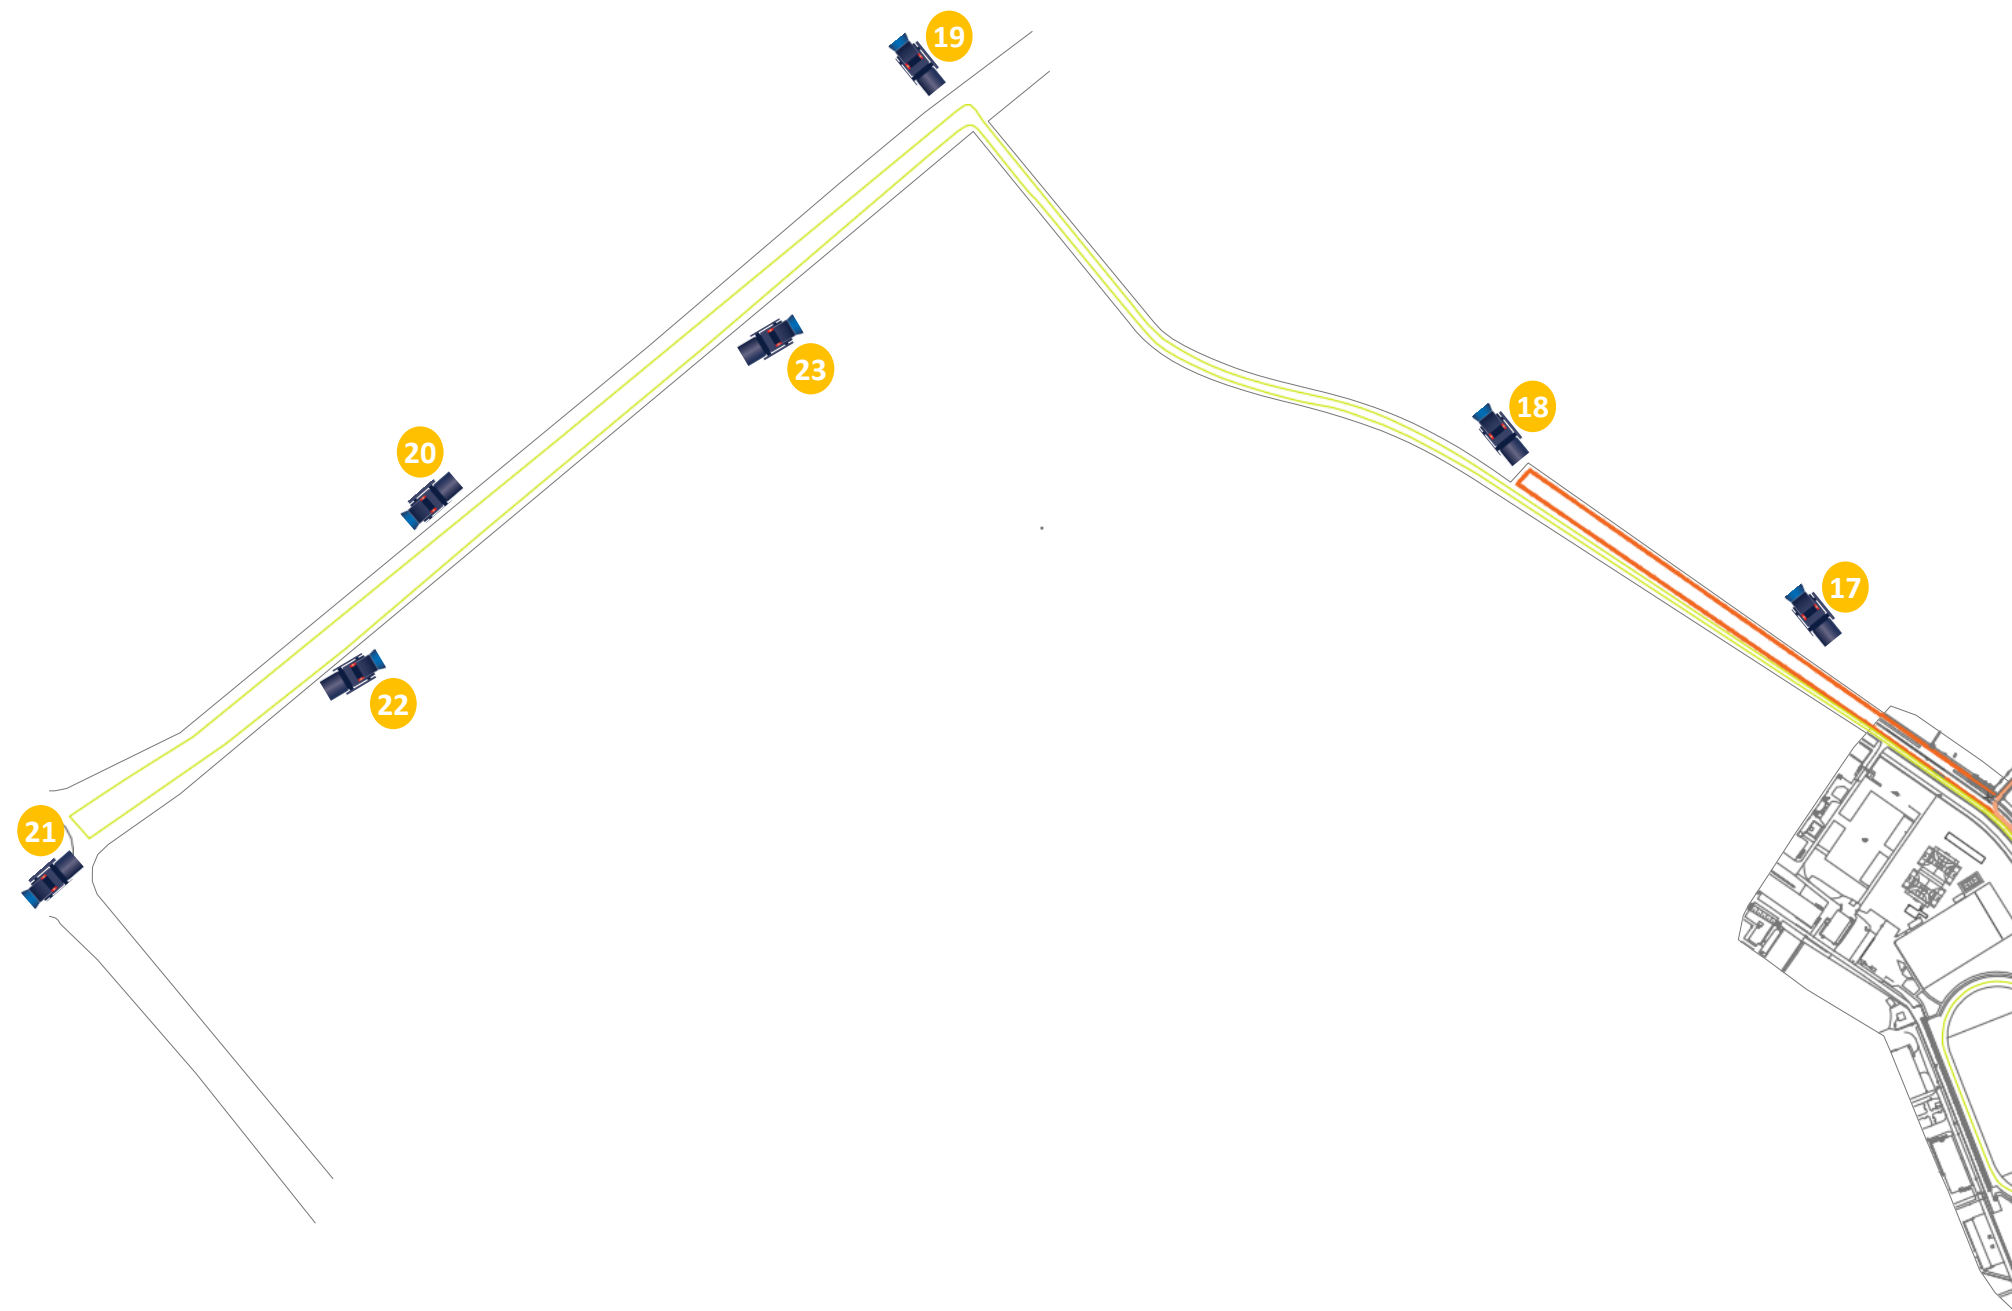

TRIATHLON

KRAKÓW MAŁOPOLSKA
EG 2023
3rd EUROPEAN GAMES

CAM	DESCRIPTION	LENS
17	Tripod street	22x
18	Tripod Platform	22x
19	Tripod Platform	22
20	Tripod Platform	22x
21	Tripod Platform	22x
22	Tripod street	22x
23	Tripod Platform	22x