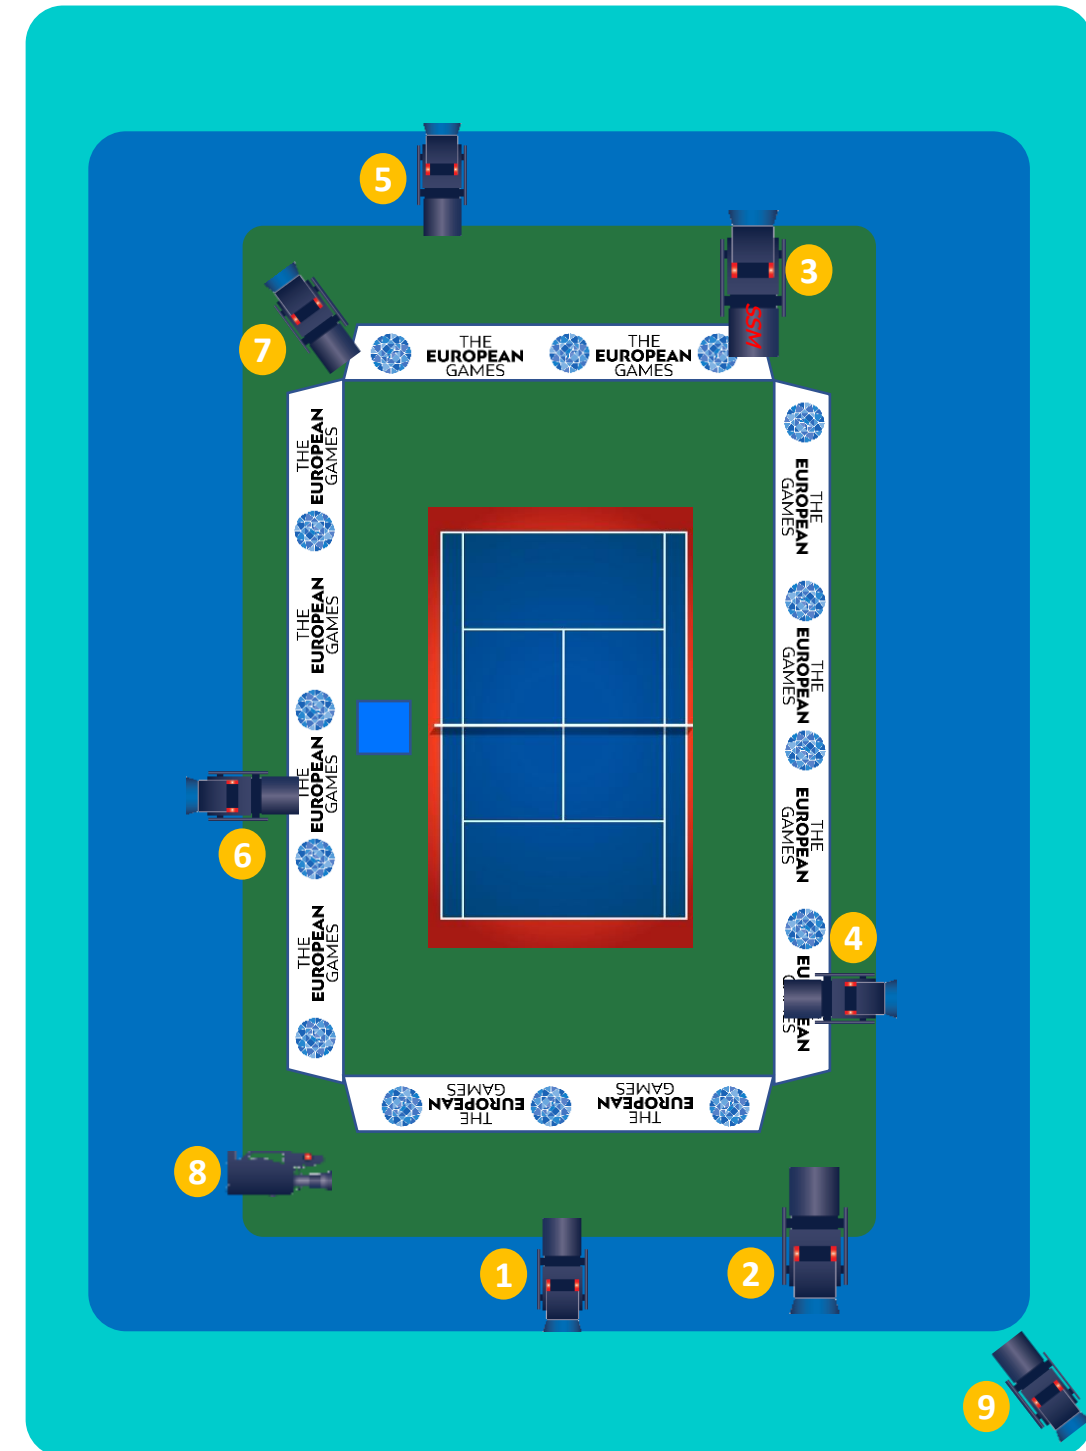

TAEKWONDO

KRAKÓW MAŁOPOLSKA
EG2023
 3rd EUROPEAN GAMES

CAM	DESCRIPTION	LENS
1	Main	22x
2	Left Closeup	100x
3	Right SSM	100x
4	Interviews	11x
5	Dolly Left	11x
6	Dolly Right	20x
7	WarmUp Area	11x
8	Jimmy Jib	11x
9	Beautyshot	Wideangle

TABLE TENNIS

KRAKÓW MAŁOPOLSKA
EG2023
 3rd EUROPEAN GAMES

CAM	DESCRIPTION	LENS
1	Main	22x
2	Closeup	22x
3	Opposite Closeup SSM	100x
4	Closeup 1	22x
5	Opposite Closeup	42x
6	Umpire	22x
7	Opposite Follow	22x
8	Interviews	11x
9	Beautyshot	Fisheye