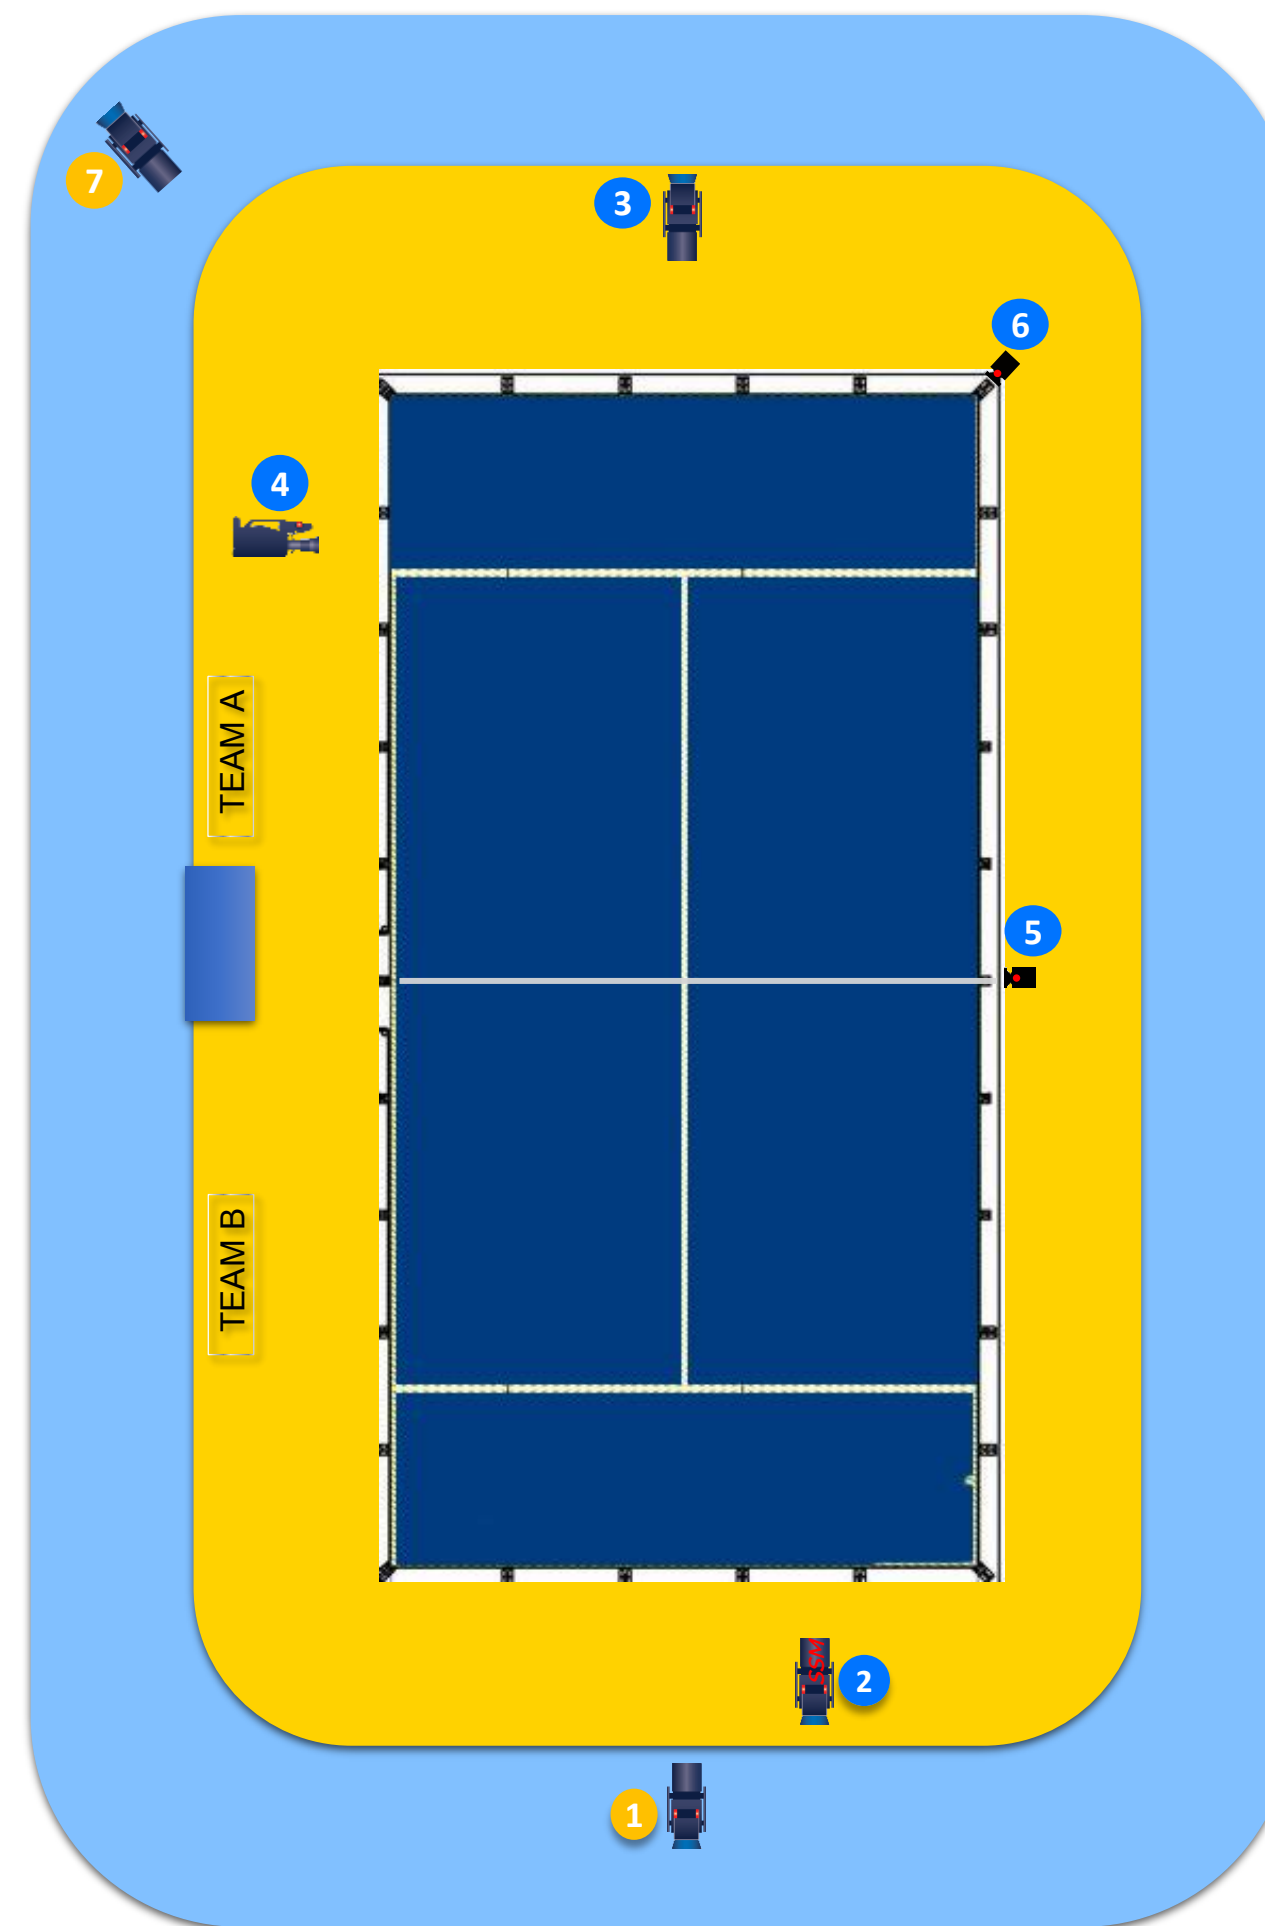

PADEL

KRAKÓW MAŁOPOLSKA
EG 2023
3rd EUROPEAN GAMES

CAM	DESCRIPTION	LENS
1	Main	22x
2	Closeup SSM	100x
3	Opposite Closeup	42x
4	Court Far / Interviews	11x
5	Court door	Fisheye
6	Diagonal	Fisheye
7	Beautyspot	Fisheye