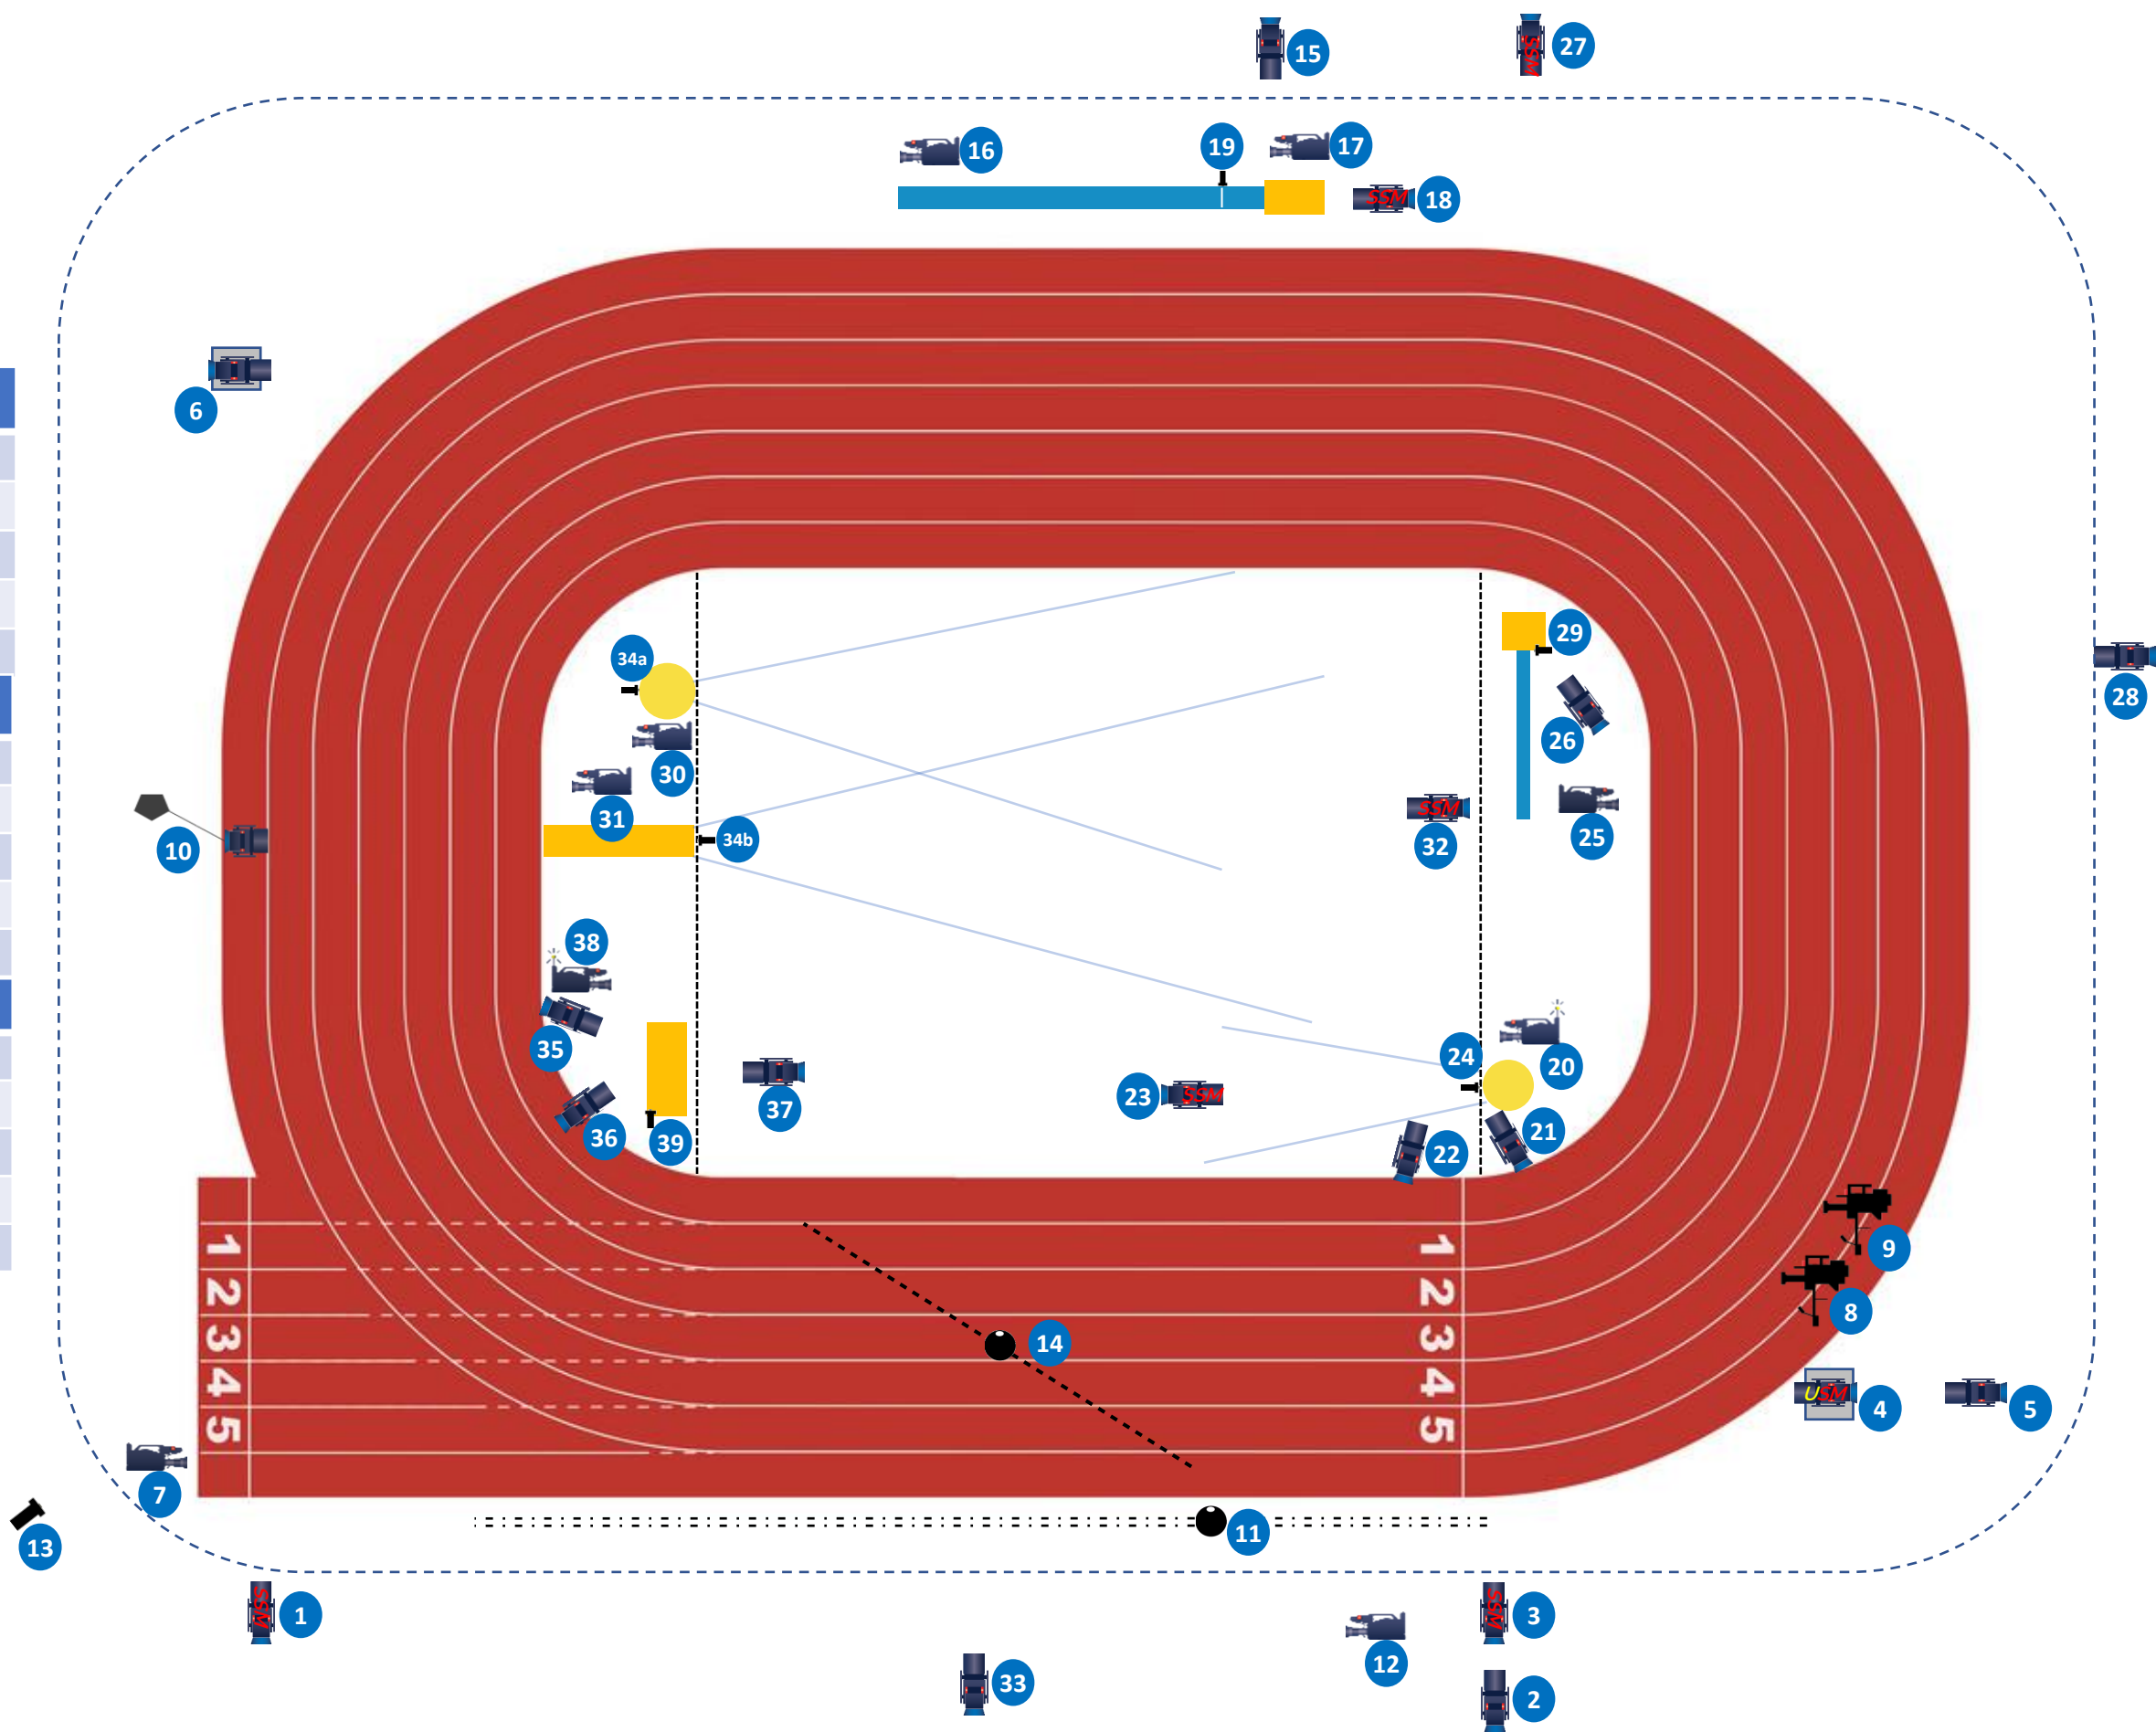

CANOE SPRINT

CAM	DESCRIPTION	LENS
1	Boat stabilized	20x
2	Tower Virtual gfx 500m	20x
3	Tower 500m	100x
4	Shore praticable	22x
5	Tower Virtual gfx 200m	22x
6	Tower 200m	100x
7	Handheld	20x
8	Finish Line SSM	22x
9	Finish SSM	100x
10	Platform SSM End lake	100x
11	Cablecam 200m	11x
12	Handheld	11x
13	Drone	-

TRIATHLON

KRAKÓW MAŁOPOLSKA
EG2023
 3rd EUROPEAN GAMES

CAM	DESCRIPTION	LENS
1	Tripod Lift	42x
2	Tripod Lift	22x
3	10m lift	100x
4	10m Lift SSM	100x
5	HH RF Swim Start/Finish (5b)	11x
6	Tripod Transition	42x
7	HH RF Boat/Finish (7b)	11x
8	Handheld	22x
9	Tripod SSM	100x
10	Jib	11x
11	Handheld	11x
12	Minicam Finish line	Wideangle
13	Motorbike 1	22x
14	Motorbike 2	22x
15	Motorbike 3	22x
16	Drone	.
17	Tripod street	42x
24	Platform	11x

TRIATHLON

KRAKÓW MAŁOPOLSKA
EG 2023
 3rd EUROPEAN GAMES

CAM	DESCRIPTION	LENS
17	Tripod street	22x
18	Tripod Platform	22x
19	Tripod Platform	22
20	Tripod Platform	22x
21	Tripod Platform	22x
22	Tripod street	22x
23	Tripod Platform	22x

ATHLETICS

CAM	TRACK/CEREMONIES	LENS	CAM	HORIZONTAL JUMPS	LENS
1	Tripod SSM	100x	15	Main	42x
2	Tripod	42x	16	Handheld start	11x
3	Tripod SSM	100x	17	Handheld box	11x
4	Head on USM	100x	18	Tripod dolly SSM	100x
5	High Head on	100x	19	Minicam (Virtual)	Fisheye
6	Opposite Straight	100x	CAM	WEIGHT THROW	LENS
7	Handheld	11x	20	Handheld RF	11x
8,9	Steadicam	11x	21	Tripod dolly	11x
10	Jib	11x	22	Tripod	11x
11	Trackcam	14x	23	Tripod SSM	100x
12	Handheld	11x	24	Minicam	Fisheye
13	Beautyshot	Fisheye	CAM	POLE VAULT	LENS
14	Omni2sky	11x	25	Handheld	11x
CAM	JAVELIN/HAMMER/DISCUS	LENS	26	Tripod Dolly	22x
30	Tripod	11x	27	Tripod SSM	100x
31	Tripod	11x	28	Tripod	42x
32	Tripod SSM	100x	29	Minicam	Fisheye
33	Tripod Virtual	100x			
34 a+b	Minicam	Fisheye	CAM	HIGH JUMP	LENS
CAM	HIGH JUMP	LENS	35	Tripod Dolly	11x
35	Tripod Dolly	11x	36	Tripod Dolly	11x
36	Tripod Dolly	11x	37	Tripod	100x
37	Tripod	100x	38	Handheld RF	11x
38	Handheld RF	11x	39	Minicam	Fisheye
39	Minicam	Fisheye			