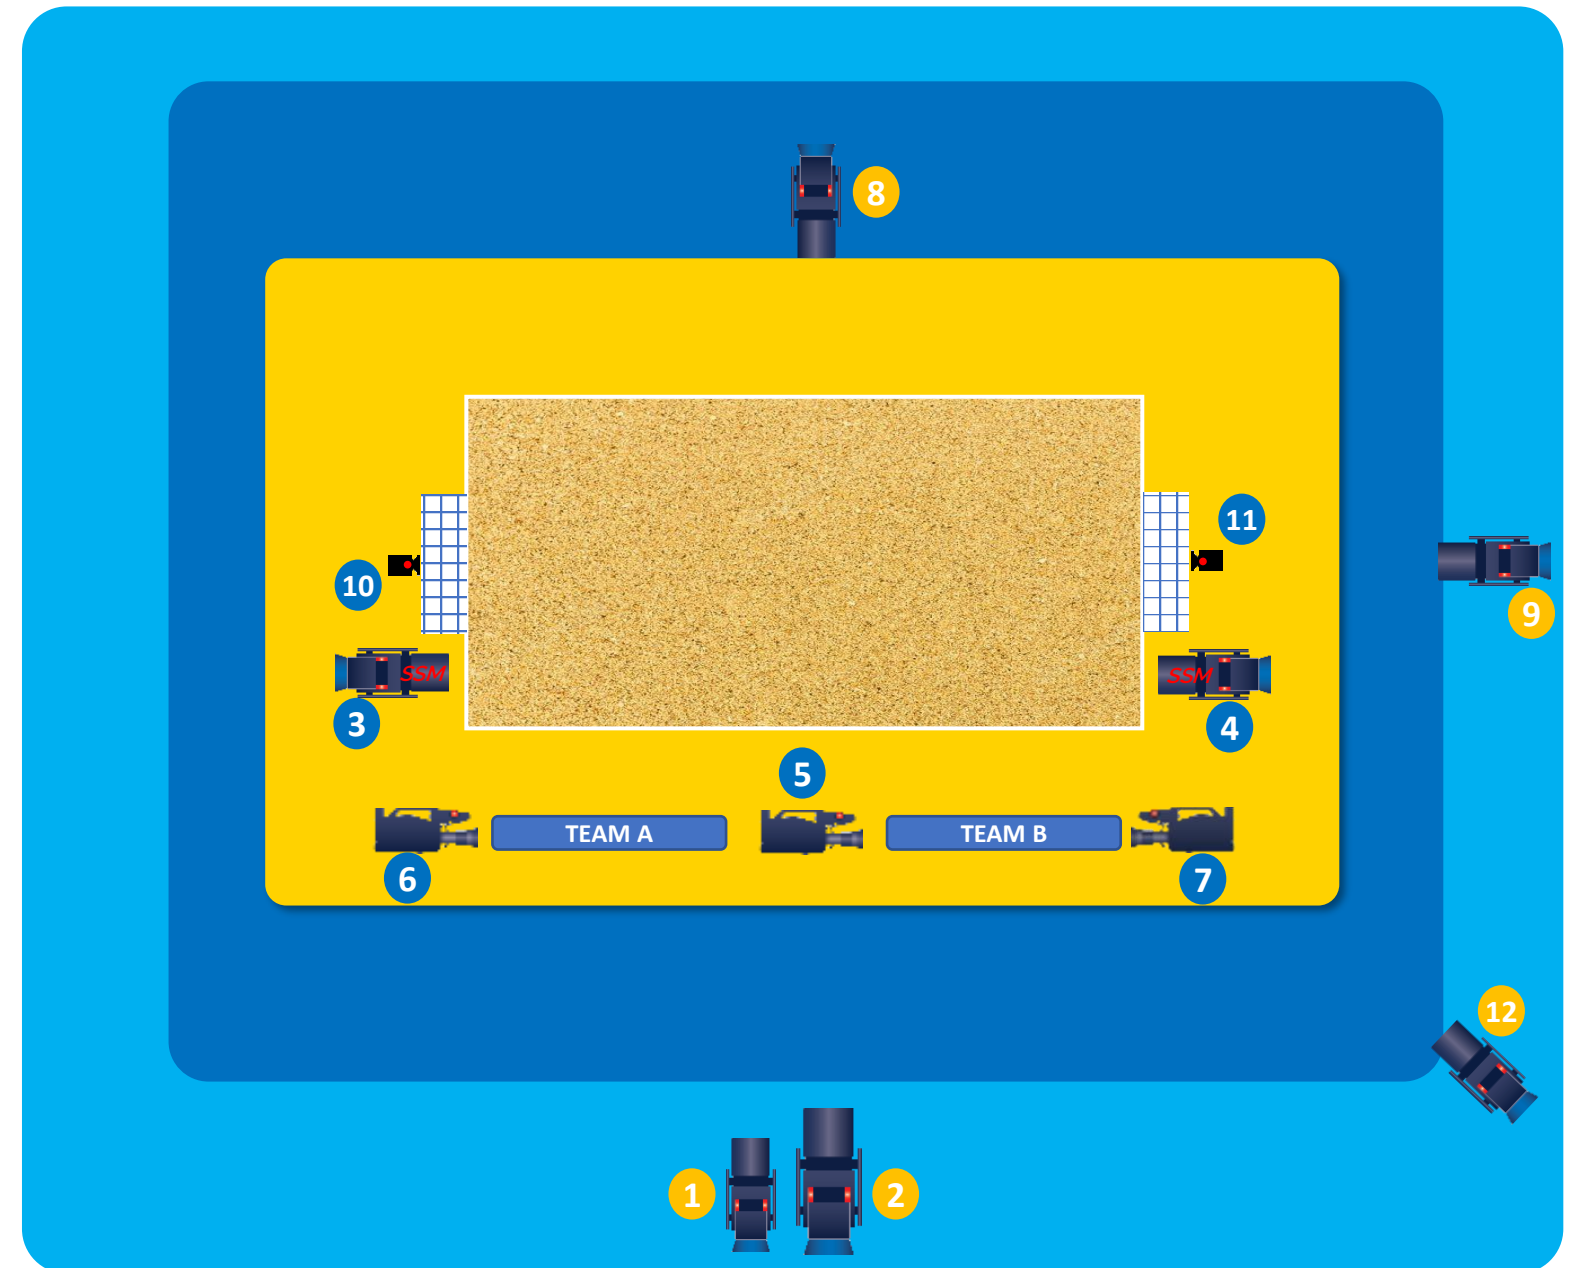

BEACH SOCCER

KRAKÓW MAŁOPOLSKA
EG2023
3rd EUROPEAN GAMES

CAM	DESCRIPTION	LENS
1	Main	22x
2	Closeup	86x
3	Behind Goal SSM Left	100x
4	Behind Goal SSM Right	100x
5	Center Field	22x
6	Handheld left	22x
7	Handheld right	22x
8	Reverse	42x
9	High behind goal	22x
10	Minicam Left	Fisheye
11	Minicam Right	Fisheye
12	Beautyshot	Wideangle