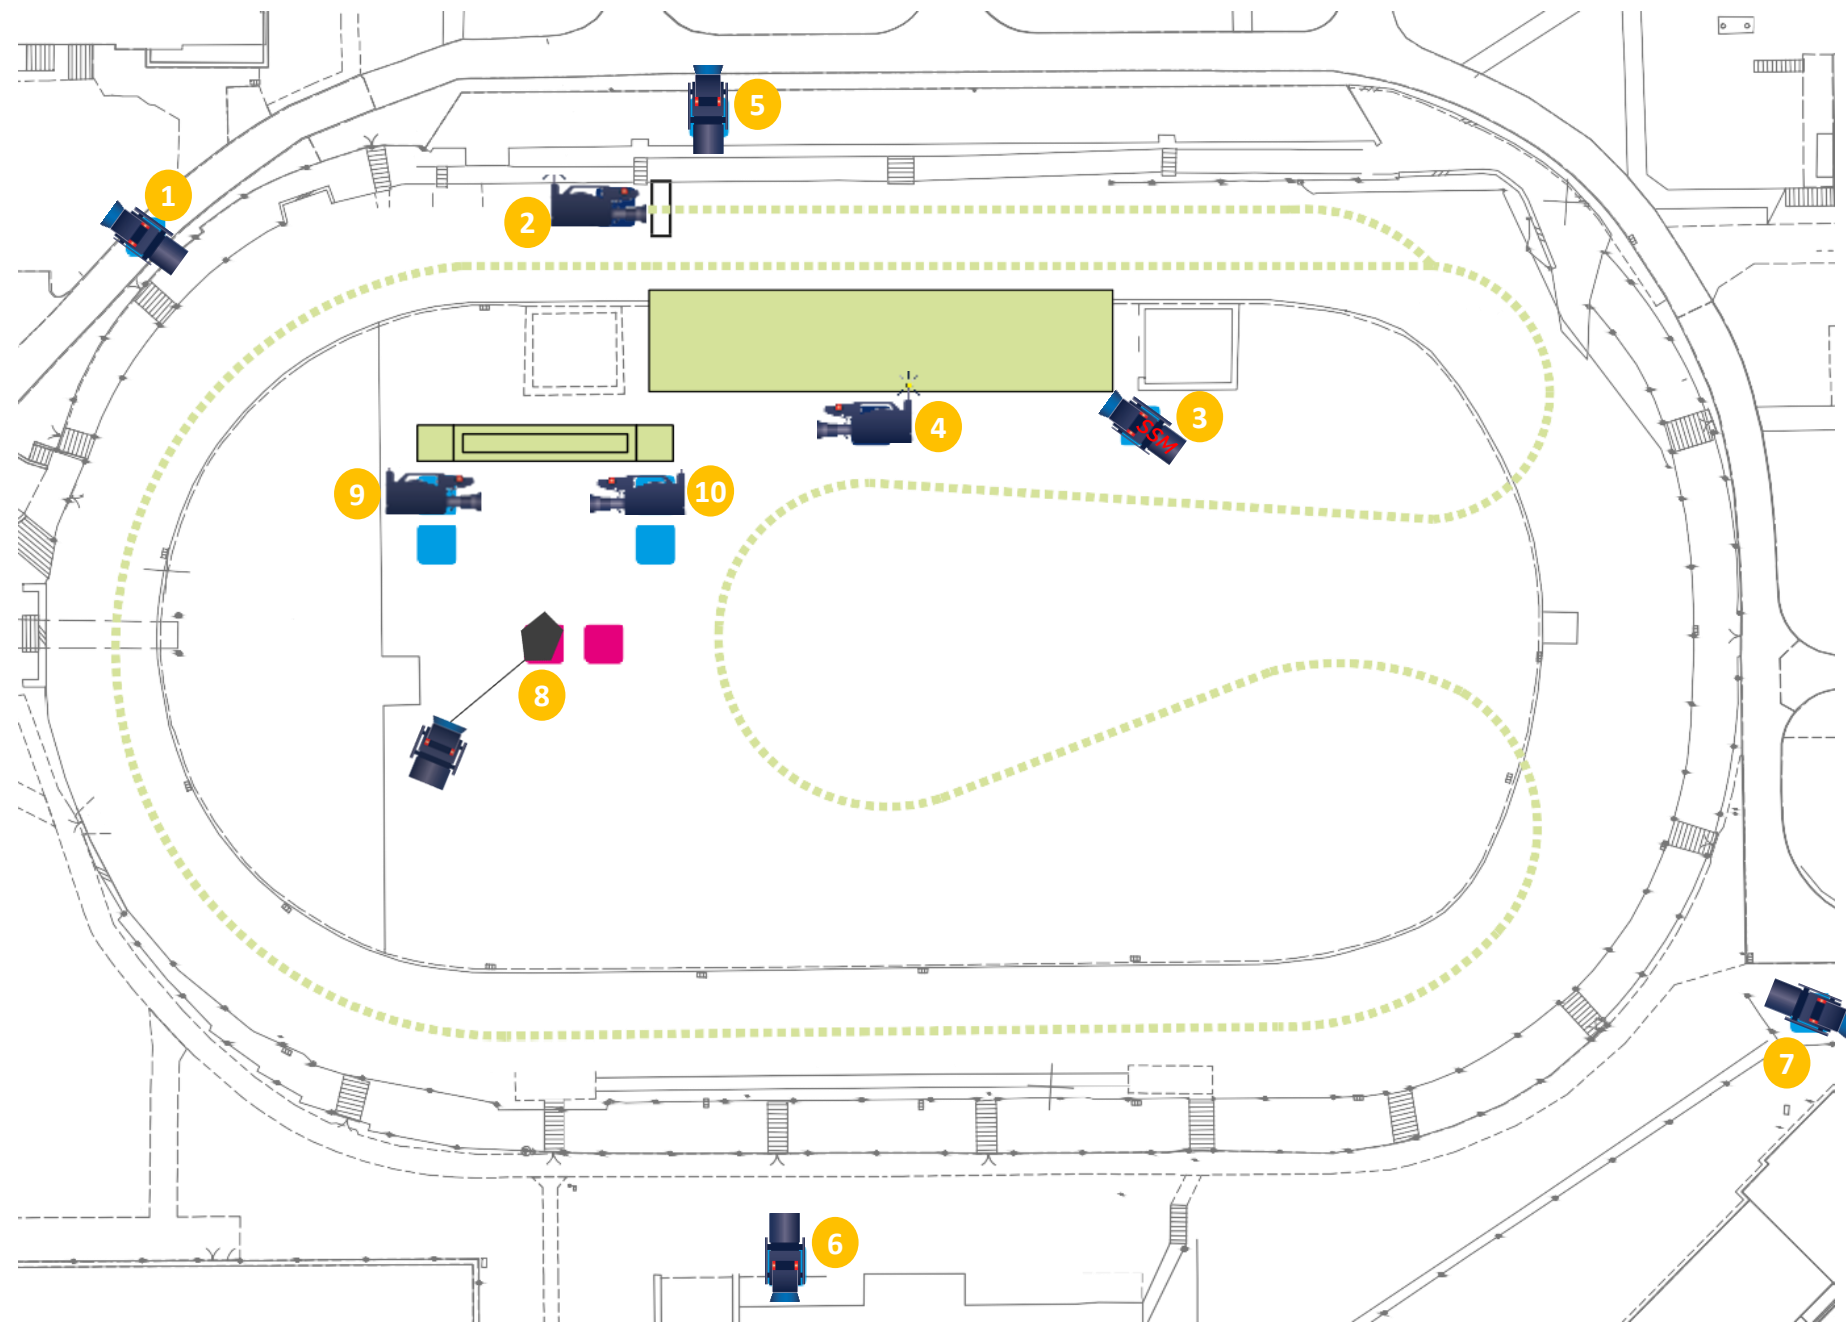

MOUNTAIN BIKE

CAM	DESCRIPTION	LENS
1	Start/Arrival	22x
2	Closeup 1 SSM	100x
3	Track 1	22x
4	Track 2 SSM	22x
5	Track 3	42x
6	Ceremonies	22x
7	Handheld RF	22x
8	Interviews	20x
9	Jimmy Jib 1	11x
10	Track 4 (12m Platform)	100x
11	Track 4	20x
12	Track 5	11x
13	Track 6	11x
14	Track 7	11x
15	Track 8	20x
16	Track 9	11x
17	Track 10	11x
18	Track 11	11x
19	Track 12	20x
20	Jimmy Jib 2	11x
21	Interviews	11x
22	Drone	
23	Aerobatic Drone	

MODERN PENTHATLON

KRAKÓW MAŁOPOLSKA
EG2023
 3rd EUROPEAN GAMES

CAM	DESCRIPTION	LENS
1	Main Swimming	11x
2	Closeup Swmming	42x
3	Follow Swmming	20x
4	Handheld Swimming	11x
5	Handheld Swimming	22x
6	Main Equestrian	11x
7	Closeup Equestrian	42x
8	Left Field SSM Equestrian	11x
9	Right Field Equestrian	22x
10	High Stands Right Equestrian	11x
11	Handheld Equestrian	100x

MODERN PENTHATLON

CAM	DESCRIPTION	LENS
1	Course Follow 1	100x
2	Course Arrival/Start	11x
3	Course Follow 2 SSM	20x
4	Wireless Handheld RF	11x
5	Tribune	22x
6	Beautyshot	11x
7	Course Follow 3 (Scissor lift)	100x
8	Jimmy Jib	11x
9	Left Fencing	20x
10	Right Fencing	20x