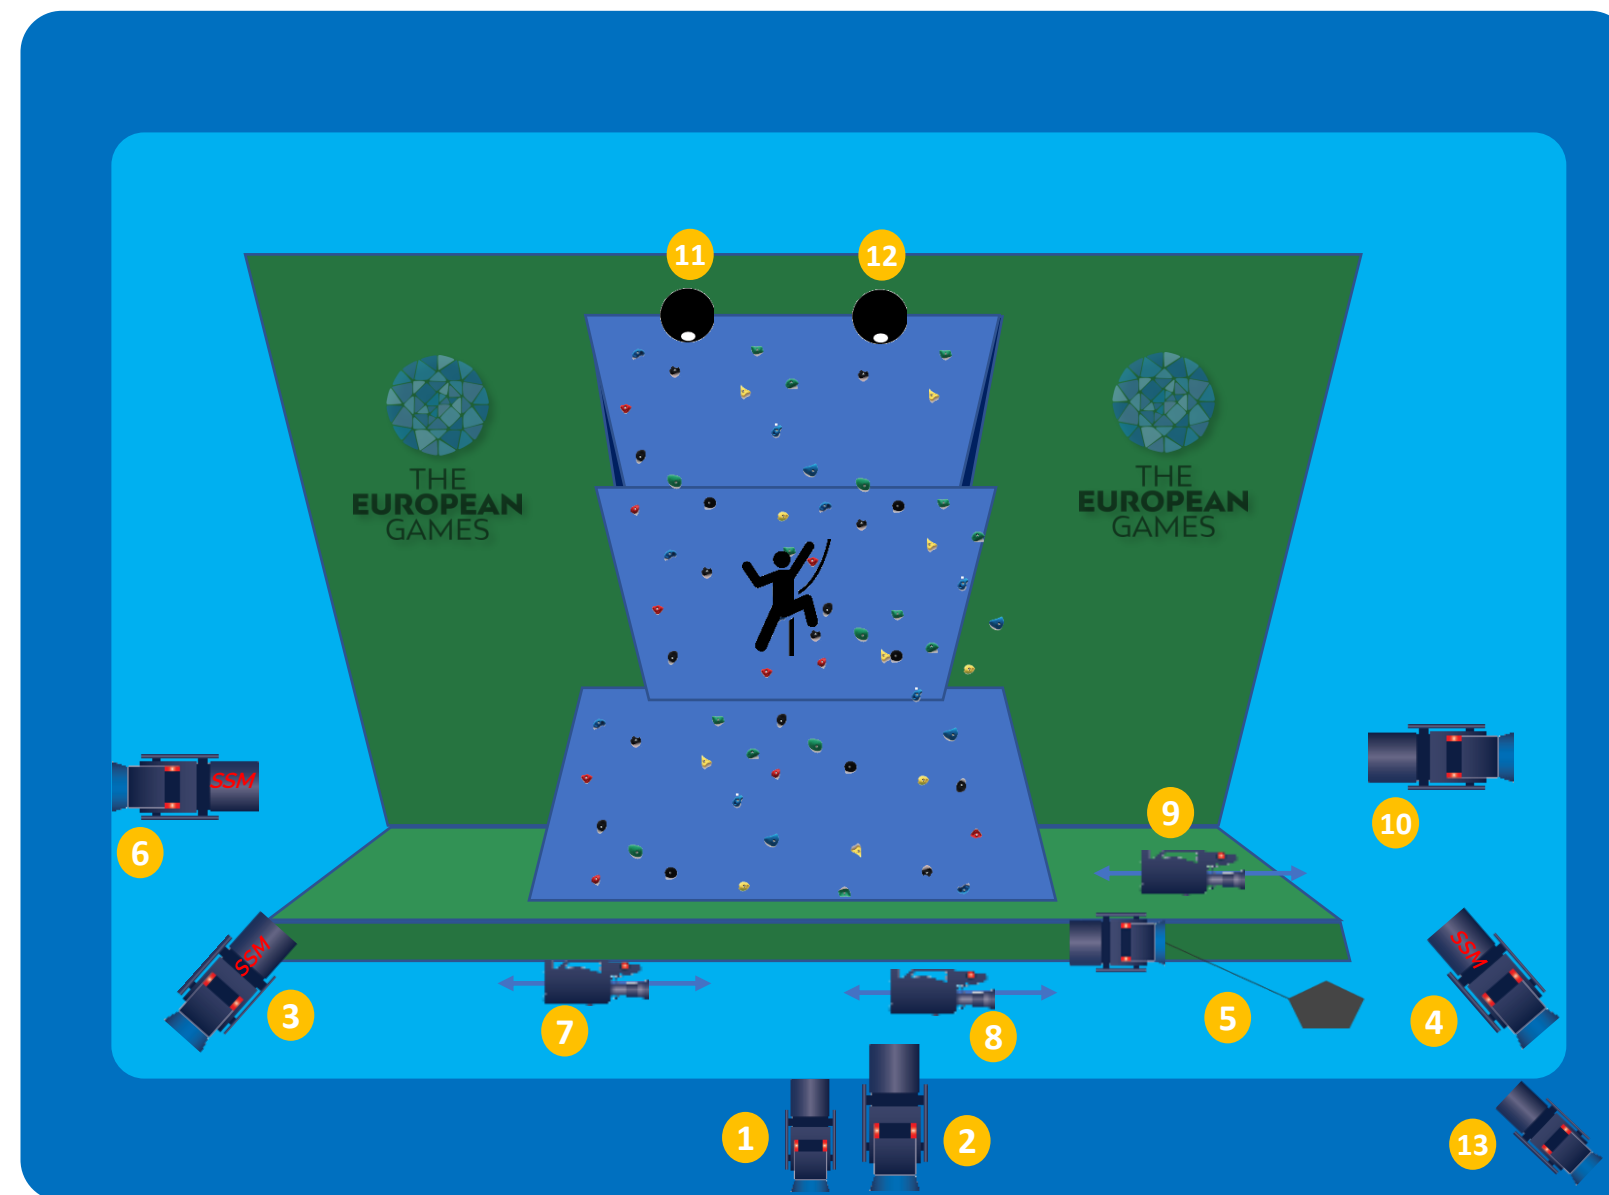

SPORT CLIMBING

Boulder

KRAKÓW MAŁOPOLSKA
EG2023
3rd EUROPEAN GAMES

CAM	DESCRIPTION	LENS
1	Main	22x
2	Closeup	100x
3	Closeup SSM	100x
4	Closeup SSM	100x
5	Jimmy Jib	11x
6	Left Side SSM	42x
7	Interviews	11x
8	Handheld	22x
9	Handheld	11x
10	Right Side SSM	100x
11	Minicam 1	Fisheye
12	Minicam 2	Fisheye
13	Beautyshot	Wideangle