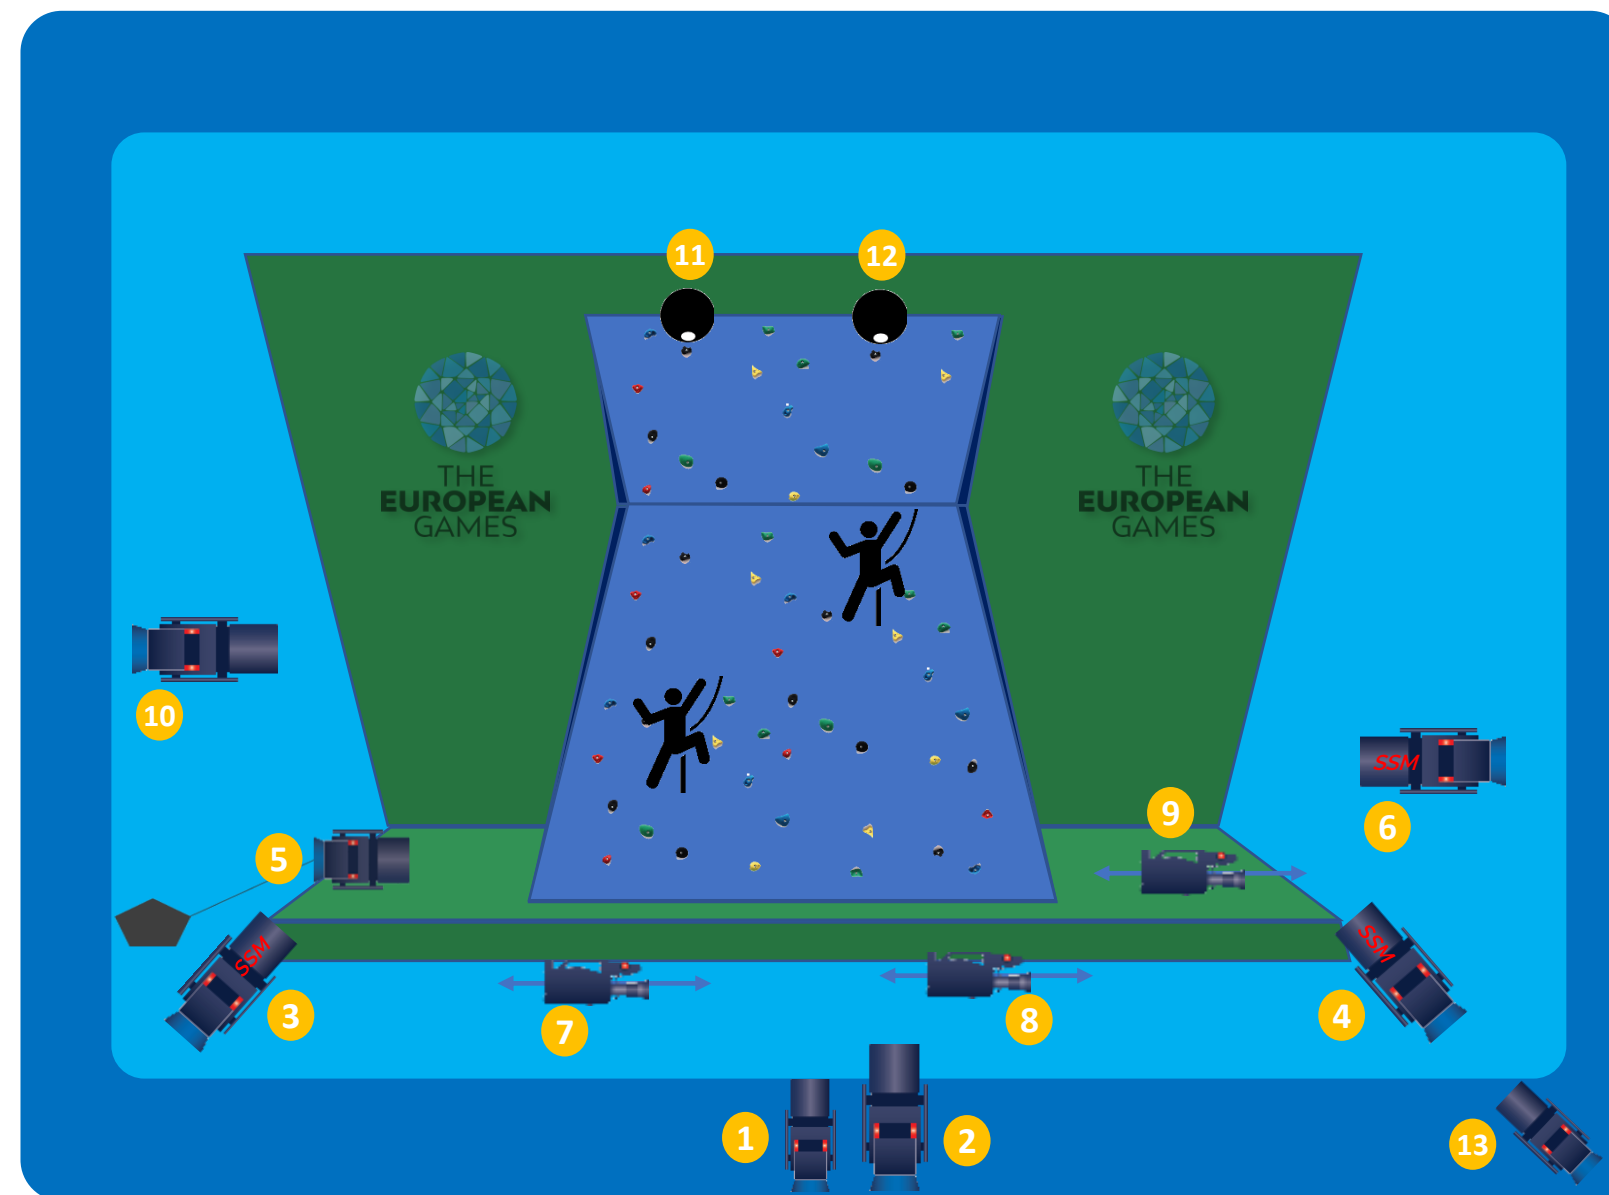

VAR

CAM	DESCRIPTION	LENS
A	Center	11x
B	Left Field	20x
C	Right Field	20x

SPORT CLIMBING

Speed

KRAKÓW MAŁOPOLSKA
EG2023
3rd EUROPEAN GAMES

CAM	DESCRIPTION	LENS
1	Main	22x
2	Closeup	100x
3	Closeup SSM	100x
4	Closeup SSM	100x
5	Jimmy Jib	11x
6	Right Side SSM	42x
7	Interviews	11x
8	Handheld	22x
9	Handheld	11x
10	Tower Cam	100x
11	PTZ 1	22x
12	PTZ 2	22x
13	Beautyshot	Wideangle