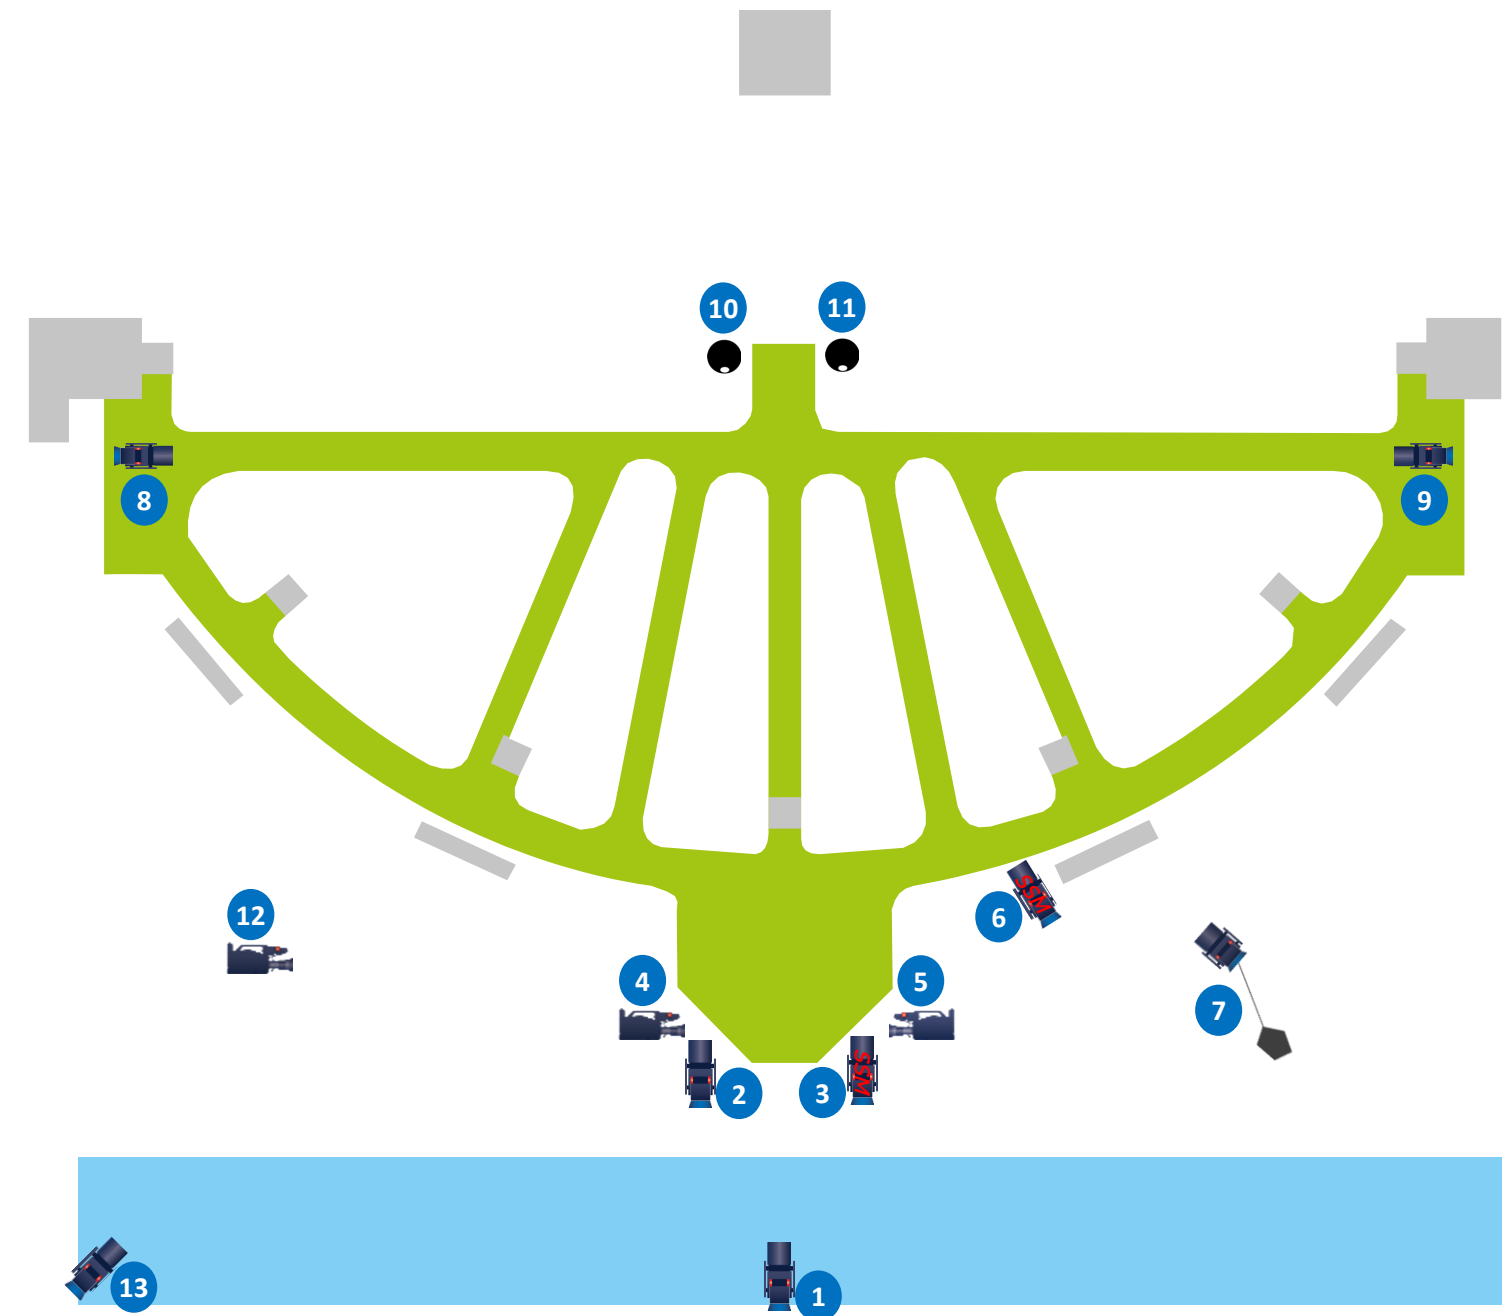

SHOOTING

Skeet/Trap

KRAKÓW MAŁOPOLSKA
EG2023
 3rd EUROPEAN GAMES

THE
 EUROPEAN
 GAMES

CAM	DESCRIPTION	LENS
1	Tribune Main view	72x
2	Dolly Tripod	22x
3	Dolly Tripod SSM	100x
4	Handheld	18x
5	Handheld	18x
6	Tripod SSM	100x
7	Jib	22x
8	Tripod	22x
9	Tripod	22x
10	PTZ	14x
11	PTZ	14x
12	Handheld	11x
13	Tripod last row tribune	11x